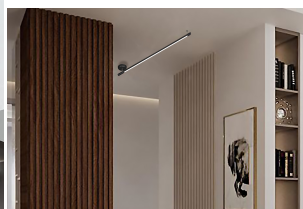

[**Metal Lux Index Led suspension lamp 278.501**](#)