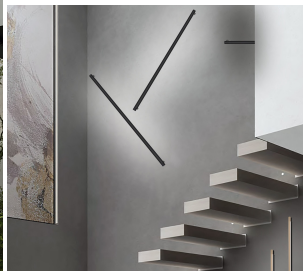

[**Metal Lux Index Led ceiling lamp 278.301**](#)