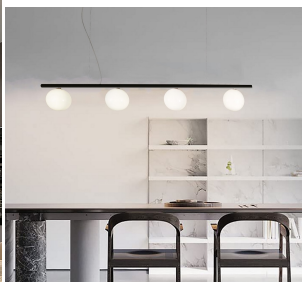

YOU MAY ALSO LIKE...

[Metal Lux Libra 1-light pendant lamp small sphere](#)

[Metal Lux Libra 1-light pendant lamp](#)

[Metal Lux Libra 3-light pendant lamp 276.033](#)

[Metal Lux Libra 3-light pendant lamp](#)