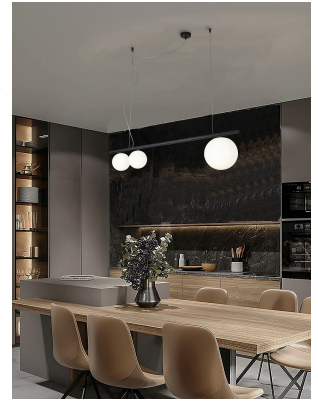

[Metal Lux Libra 3-light pendant lamp](#)