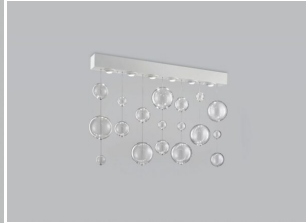

Ceiling lamp with square small basis, ideal for transition areas or small spaces furnished in contemporary style. The Bolero collection by Metal Lux is a bright and original collection. Its metal, round, square or rectangular base, is enriched by a cascade of light glass spheres in different dimensions. The spheres allow to spread the light throughout the space. The collection consists of: sconce, suspensions and ceiling lamps in various sizes and with coloured spheres.

## **DESCRIZIONE PRODOTTO**

1-light ceiling lamp with stainless base and spheres available in many colours.

In the picture is displayed the ceiling lamp with base in stainless steel and transparent spheres.

Ceiling lamp with square small basis, ideal for transition areas or small spaces furnished in contemporary style. The Bolero collection by Metal Lux is a bright and original collection. Its metal, round, square or rectangular base, is enriched by a cascade of light glass spheres in different dimensions. The spheres allow to spread the light throughout the space. The collection consists of: sconce, suspensions and ceiling lamps in various sizes and with coloured spheres. Available finishes of the basis : stainless steel(253) - white (254)Spheres colour: transparent (01), white (02), black (03), red (04), amber (06), gold (13)

Send

**YOU MAY ALSO LIKE...**

**[1-light ceiling lamp  
stainless steel base-  
253.501 - Bolero -  
Metal Lux](#)**

**[8-light ceiling lamp  
stainless steel base-  
253.380 - Bolero -  
Metal Lux](#)**