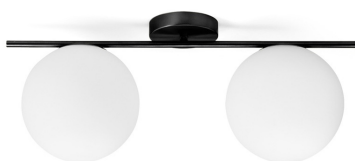

MILOOX JUGEN 2-LIGHT CEILING LAMP - BLACK PAINTED 1744.201

~~€ 161,00~~ € 136,00

The Miloox Jungen 2-light ceiling light is recommended for illuminating medium-sized rooms. The frame is black painted metal with two white opal glass spheres arranged horizontally on a metal rod. Thanks to its design, this ceiling light is perfect for different furnishing styles, adding a touch of warmth and harmony to the home. In addition, the opaline spheres provide warm and welcoming illumination.

Product features:

- **Material:** black painted frame with white opaline glass spheres
- **Dimensions:** Sphere diameter 20 cm, height 26 cm, length 55 cm
- **Type of Light:** 2 LED bulbs (E27 socket, max. 20W each, not included)
- **Elegant Style:** Clean lines and horizontal design for a modern and refined style

The Miloox Jungen 2-light ceiling light is recommended for illuminating medium-sized rooms. The frame is black painted metal with two white opal glass spheres arranged horizontally on a metal rod.

Thanks to its design, this ceiling light is perfect for different furnishing styles, adding a touch of warmth and harmony to the home. In addition, the opaline spheres provide warm and welcoming illumination.