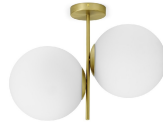

**MILOOX JUGEN 2-LIGHT FLOOR LAMP - BRUSHED GOLD**

~~€ 459,00~~ € 390,00

The **Miloox Jungen** 2-light **floor lamp** is the ideal choice for stylishly illuminating corners of the living room or bedroom. With a brushed gold frame and black painted details, this floor lamp is complemented by two white opal glass spheres, which diffuse a soft and welcoming light.

## Product Features:

- **Material:** Brushed gold frame with black painted details and white opal glass spheres
  - **Dimensions:** Sphere diameter 20 cm, total height 170 cm
  - **Type of Light:** 2 LED bulbs (E27 socket, max. 20W, not included)
  - **Versatile Style:** Perfect for modern or classic design environments

### **Product Features:**

- **Material:** Brushed gold frame with black painted details and white opal glass spheres
  - **Dimensions:** Sphere diameter 20 cm, total height 170 cm
  - **Type of Light:** 2 LED bulbs (E27 socket, max. 20W, not included)
  - **Versatile Style:** Perfect for modern or classic design environments

Send

**YOU MAY ALSO LIKE...**

[Miloox Jugen 1-light floor lamp - brushed gold](#)

[Miloox Jugen 2-light ceiling lamp - brushed gold 1744-65](#)

[Miloox Jugen 2-light ceiling lamp - brushed gold](#)

[Miloox Jugen 1-light ceiling lamp brushed gold](#)