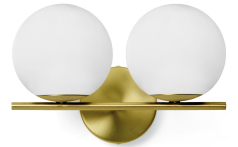

**MILOOX JUGEN 2-LIGHT FLOOR LAMP - BRUSHED GOLD**

~~€ 459,00~~ € 390,00

The **Miloox Jungen** 2-light **floor lamp** is the ideal choice for stylishly illuminating corners of the living room or bedroom. With a brushed gold frame and black painted details, this floor lamp is complemented by two white opal glass spheres, which diffuse a soft and welcoming light.

## Product Features:

- **Material:** Brushed gold frame with black painted details and white opal glass spheres
  - **Dimensions:** Sphere diameter 20 cm, total height 170 cm
  - **Type of Light:** 2 LED bulbs (E27 socket, max. 20W, not included)
  - **Versatile Style:** Perfect for modern or classic design environments

### **Product Features:**

- **Material:** Brushed gold frame with black painted details and white opal glass spheres
  - **Dimensions:** Sphere diameter 20 cm, total height 170 cm
  - **Type of Light:** 2 LED bulbs (E27 socket, max. 20W, not included)
  - **Versatile Style:** Perfect for modern or classic design environments

Send

**YOU MAY ALSO LIKE...**

[Miloox Jugen 1-light floor lamp - brushed gold](#)

[Miloox Jugen 2-light ceiling lamp - brushed gold 1744-65](#)

[Miloox Jugen 2-light ceiling lamp - brushed gold](#)

[Miloox Jugen 1-light ceiling lamp brushed gold](#)