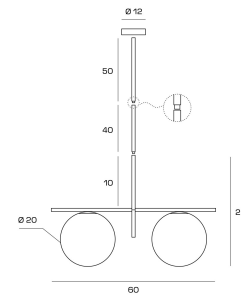

SKU: 1744.200 | **Categories:** [Offers](#), [Suspension lamp](#), [New products](#), [Indoor Lighting](#) | **Tags:** [design pendant lamp](#), [sphere suspension lamp](#)

GALLERIA IMMAGINI

DESCRIZIONE PRODOTTO

The **Jugen** 2-light pendant lamp is perfect for illuminating modern and refined rooms. Thanks to its white glass diffuser and black painted frame, this lamp is ideal for illuminating medium-sized rooms, adding a refined and sophisticated style.

Key Features:

- **Material and Finish:** White opal glass and metal frame with black painted finish.
- **Design and Style:** A simple yet elegant style, **the Jugen lamp** combines modern appeal with a minimalist design, ideal for contemporary interiors.
- **Jugen Collection:** This collection also includes floor lamps, table lamps, wall and ceiling lights, allowing you to illuminate your home with a coordinated look.

Technical Specifications:

- **Length:** 60 cm - Diameter cm.20