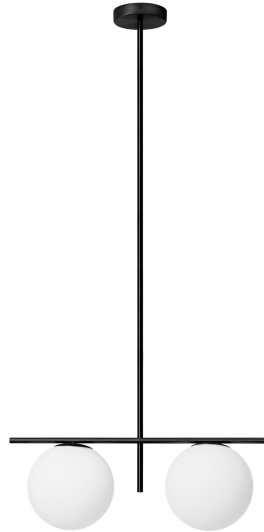

## MILOOX JUGEN 2-LIGHT PENDANT LAMP -PAINTED BLACK

~~€ 216,00~~ **€ 183,00**

The **Jugen** 2-light pendant lamp is perfect for illuminating modern and refined rooms. Thanks to its white glass diffuser and black painted frame, this lamp is ideal for illuminating medium-sized rooms, adding a refined and sophisticated style.

### Key Features:

- **Material and Finish:** White opal glass and metal frame with black painted finish.
- **Design and Style:** A simple yet elegant style, **the Jugen lamp** combines modern appeal with a minimalist design, ideal for contemporary interiors.
- **Jugen Collection:** This collection also includes floor lamps, table lamps, wall and ceiling lights, allowing you to illuminate your home with a coordinated look.

## DESCRIZIONE PRODOTTO

The **Jugen** 2-light pendant lamp is perfect for illuminating modern and refined rooms. Thanks to its white glass diffuser and black painted frame, this lamp is ideal for illuminating medium-sized rooms, adding a refined and sophisticated style.