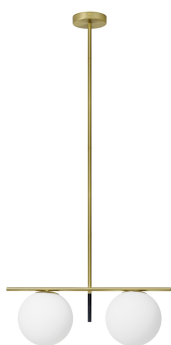

MILOOX JUGEN 2-LIGHT PENDANT LAMP - BRUSHED GOLD

~~€ 251,00~~ € 214,00

The **Jugen** 2-light pendant lamp is perfect for illuminating modern and refined rooms. Thanks to its white glass diffuser and brushed gold and black painted frame, this lamp is ideal for illuminating medium-sized rooms, adding a refined and sophisticated style.

Key Features:

- **Material and Finish:** White opal glass and metal frame with a brushed gold and black painted finish.
- **Design and Style:** A simple yet elegant style, **the Jugen lamp** combines modern appeal with a minimalist design, ideal for contemporary interiors.
- **Jugen Collection:** This collection also includes floor lamps, table lamps, wall and ceiling

GALLERIA IMMAGINI

DESCRIZIONE PRODOTTO

The **Jugen** 2-light pendant lamp is perfect for illuminating modern and refined rooms. Thanks to its white glass diffuser and brushed gold and black painted frame, this lamp is ideal for illuminating medium-sized rooms, adding a refined and sophisticated style.

Key Features:

- **Material and Finish:** White opal glass and metal frame with a brushed gold and black painted finish.
- **Design and Style:** A simple yet elegant style, **the Jugen lamp** combines modern appeal with a minimalist design, ideal for contemporary interiors.
- **Jugen Collection:** This collection also includes floor lamps, table lamps, wall and ceiling lights,