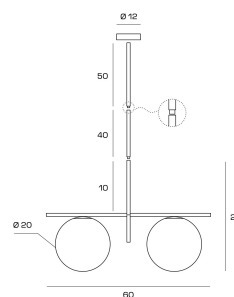

lights, allowing you to illuminate your home with a coordinated look.

SKU: 1744.64 | **Categories:** [Offers](#), [Suspension lamp](#), [New products](#), [Indoor Lighting](#) | **Tags:** [design pendant lamp](#), [sphere suspension lamp](#)

GALLERIA IMMAGINI

DESCRIZIONE PRODOTTO

The **Jugen** 2-light pendant lamp is perfect for illuminating modern and refined rooms. Thanks to its white glass diffuser and brushed gold and black painted frame, this lamp is ideal for illuminating medium-sized rooms, adding a refined and sophisticated style.

Key Features:

- **Material and Finish:** White opal glass and metal frame with a brushed gold and black painted finish.
- **Design and Style:** A simple yet elegant style, **the Jugen lamp** combines modern appeal with a minimalist design, ideal for contemporary interiors.
- **Jugen Collection:** This collection also includes floor lamps, table lamps, wall and ceiling lights,