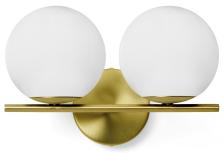

[Miloox Jugen 2-light wall lamp - brushed gold](#)