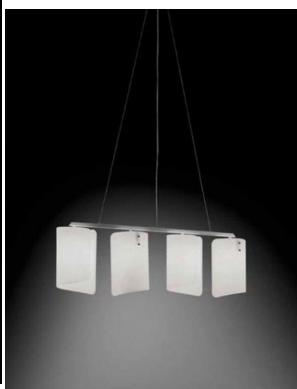

## **1-LIGHT FLOOR LAMP - 0388 - PAPIRO COLLECTION - SELENE**

**€ 462,00**

1-light floor lamp of Papiro collection, chrome stand and satin white lampshade. This elegant floor lamp is recommended to have a soft light, for a relaxing atmosphere in living rooms and bedrooms. Ideal to illuminate corners of dining rooms furnished in modern style. Papiro is a very rich and versatile collection which includes suspensions and ceiling lamps in different dimensions, sconce, lamps, floor lamps modernly designed. The particularity of the collection is the lampshade shape, made of extra-clear satin crystal.

## DESCRIZIONE PRODOTTO

1-light floor lamp of Papiro collection, chrome stand and satin white lampshade. This elegant floor lamp is recommended to have a soft light, for a relaxing atmosphere in living rooms and bedrooms.

Ideal to illuminate corners of dining rooms furnished in modern style. Papiro is a very rich and versatile collection which includes suspensions and ceiling lamps in different dimensions, sconce, lamps, floor lamps modernly designed. The particularity of the collection is the lampshade shape, made of extra-clear satin crystal.

Send

**YOU MAY ALSO LIKE...**

[1-light ceiling lamp - 0386 - Papiro collection - Selene](#)

[1-light ceiling lamp - 0377 - Papiro collection - Selene](#)

[1-light suspension lamp - 0385, collection Papiro, Selene](#)