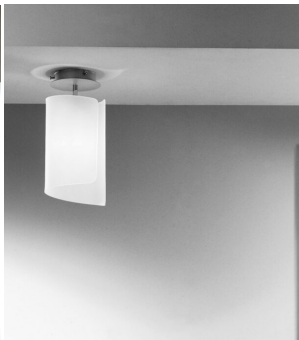

## **1-LIGHT FLOOR LAMP - 0388 - PAPIRO COLLECTION - SELENE**

**€ 462,00**

1-light floor lamp of Papiro collection, chrome stand and satin white lampshade. This elegant floor lamp is recommended to have a soft light, for a relaxing atmosphere in living rooms and bedrooms. Ideal to illuminate corners of dining rooms furnished in modern style. Papiro is a very rich and versatile collection which includes suspensions and ceiling lamps in different dimensions, sconce, lamps, floor lamps modernly designed. The particularity of the collection is the lampshade shape, made of extra-clear satin crystal.

## DESCRIZIONE PRODOTTO

1-light floor lamp of Papiro collection, chrome stand and satin white lampshade. This elegant floor lamp is recommended to have a soft light, for a relaxing atmosphere in living rooms and bedrooms.

Ideal to illuminate corners of dining rooms furnished in modern style. Papiro is a very rich and versatile collection which includes suspensions and ceiling lamps in different dimensions, sconce, lamps, floor lamps modernly designed. The particularity of the collection is the lampshade shape, made of extra-clear satin crystal.

Send

**YOU MAY ALSO LIKE...**

[1-light ceiling lamp - 0386 - Papiro collection - Selene](#)

[1-light ceiling lamp - 0377 - Papiro collection - Selene](#)

[1-light suspension lamp - 0385, collection Papiro, Selene](#)