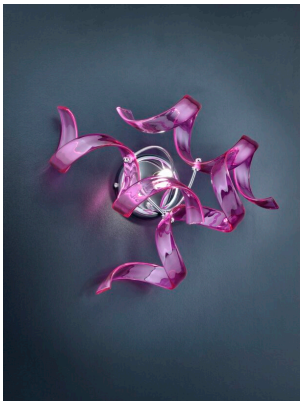

[1-light sconce in Chrome - 206.101 - Astro Collection - Metal Lux](#)