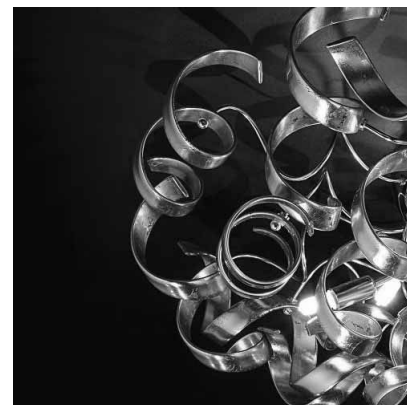

Image	SKU	Stock Status	Stock Quantity	Description	Color	Price
	206.340-foglia argento				silver leaf	€ 780,00
	206.340-foglia oro				gold leaf	€ 780,00
	206.340-foglia rame				copper leaf	€ 780,00

GALLERIA IMMAGINI