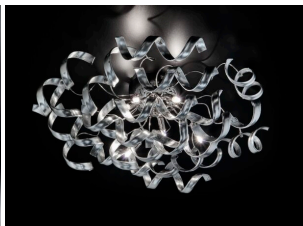

[6-light ceiling lamp - Chrome - 206.380 - Astro Collection - Metal Lux](#)