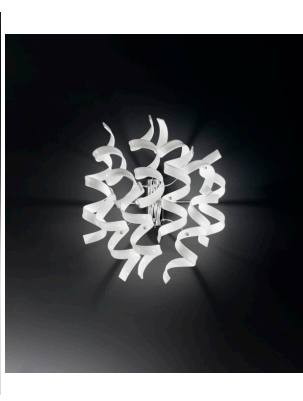

[2-light sconce in Chrome - 206.102 - Astro Collection - Metal Lux](#)