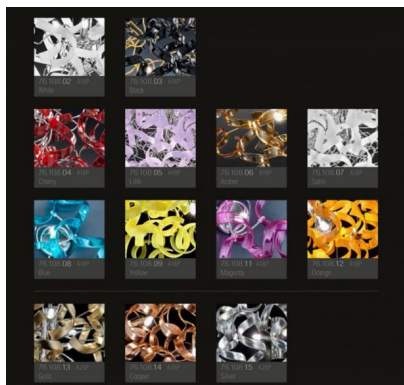

3-LIGHT CEILING LAMP - CHROME - 206.340 ASTRO COLLECTION - METAL LUX**€ 414,00 - € 780,00**

3-light ceiling lamp with base made of metal finish chrome and Pyrex glasses available in different colours and gold, silver and copper leaf processing. This elegant and original ceiling lamp of Astro Collection is ideal to illuminate bedrooms and living rooms. The Astro Collection is eclectic and refined and, thanks to the particular shape of the Pyrex glass, evolves in many colour, dimension and shape combinations suitable for every kind of space. The wavy glass spreads light and gives a touch of glamour. Large choice of glass colour: - crystal (01), - coloured: white (02), black (03), red (04), lilac (05), amber (06), satin (07), blue (08), yellow (09), magenta (11), orange (12)- crystal decorated with gold leaf,(13), copper leaf (14) silver leaf (15). Please specify the colour in the "notes" section. The price depends on glass colour: crystal, coloured and leaf. The structure is also available in gold - art. 205.340. In the picture is displayed the suspension with Pyrex glasses in white. In this collection are also available suspensions and table lamps in different dimensions, sconce

Image	SKU	Stock Status	Stock Quantity	Description	Color	Price
	206.340-giallo				yellow	€ 545,00
	206.340-lilla				lilac	€ 545,00
	206.340-magenta				magenta	€ 545,00
	206.340-nero				nero	€ 545,00
	206.340-rosso				red	€ 545,00
	206.340-satinato				frosted	€ 545,00

Image	SKU	Stock Status	Stock Quantity	Description	Color	Price
	206.340-foglia argento				silver leaf	€ 780,00
	206.340-foglia oro				gold leaf	€ 780,00
	206.340-foglia rame				copper leaf	€ 780,00

GALLERIA IMMAGINI