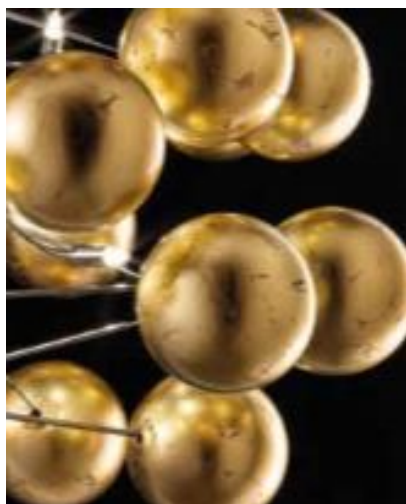

4-LIGHT CEILING LAMP - 255.360- ATOM COLLECTION BY METAL LUX**€ 424,00 - € 615,00**

4-light ceiling lamp made of metal chrome and spheres available in various colours. Thanks to its linear structure and glass spheres, this original ceiling lamp enhance and personalize your living rooms and bedrooms. The Atom collection by Metal Lux combines the simplicity of shape and the elegance of style, never trivial. The collection consists of suspensions, sconce, ceiling lamps and floor lamps in different dimensions. The glass spheres can be in different colours : crystal (01), white (02), black (03), red (04), amber (05) and leaf gold (06). In the picture is

displayed the ceiling lamp with spheres white. To customize the product, please contact us

SKU: 255.360 | **Categories:** [Ceiling lamp](#), [Indoor Lighting](#) | **Tags:** [sphere ceiling light](#)

VARIATIONS

Image	SKU	Stock Status	Stock Quantity	Description	Color	Price
	255.360-foglia oro				gold leaf	€ 615,00

GALLERIA IMMAGINI

DESCRIZIONE PRODOTTO

4-light ceiling lamp made of metal chrome and spheres available in various colours.

Thanks to its linear structure and glass spheres, this original ceiling lamp enhance and personalize your living rooms and bedrooms. The Atom collection by Metal Lux combines the simplicity of shape and the elegance of style, never trivial. The collection consists of suspensions, sconce, ceiling lamps and floor lamps in different dimensions. The glass spheres can be in different colours : crystal (01), white (02), black (03), red (04), amber (05) and leaf gold (06). In the picture is displayed the ceiling lamp with spheres white. To customize the product, please contact us