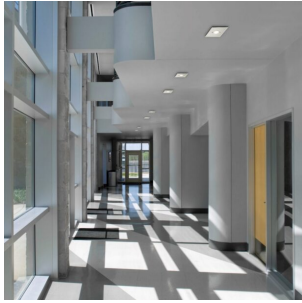

YOU MAY ALSO LIKE...

**[1-light ceiling lamp](#)
- 259.301 - Dado
collection - Metal
Lux**