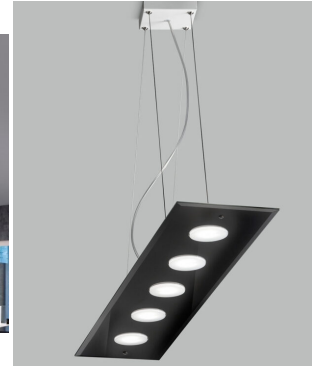

YOU MAY ALSO LIKE...

**[6-light ceiling lamp](#)
- 259.360 - Dado
collection - Metal
Lux**

**[5-light suspension](#) -
259.105 - Dado
collection - Metal
Lux**