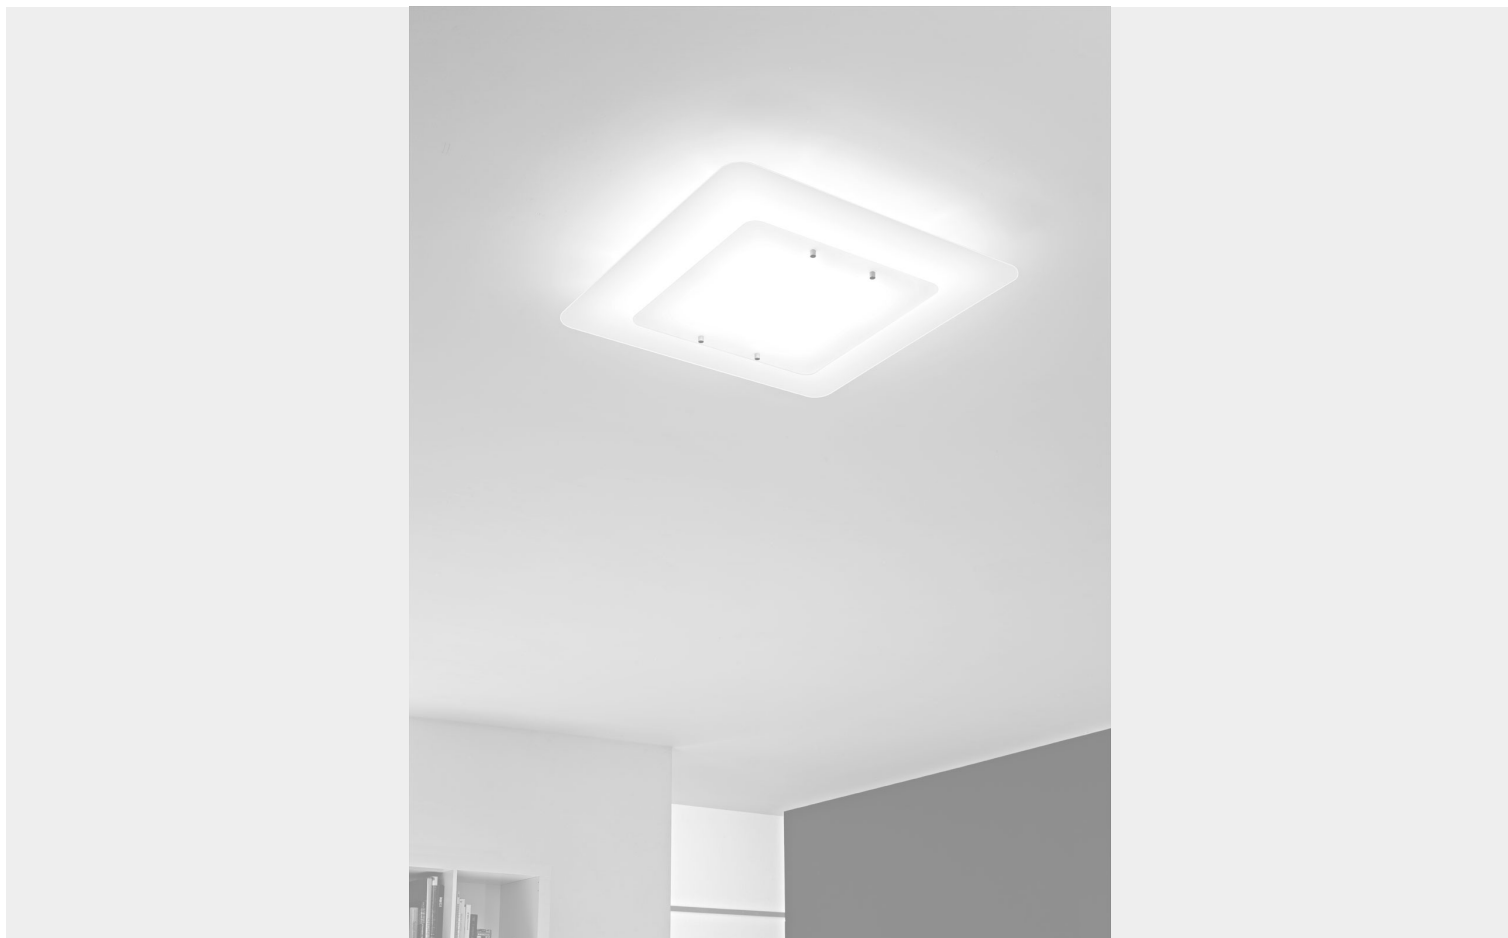

4-LIGHT CEILING LAMP - 0612 - POP UP - SELENE**€ 298,00**

squared 4-light ceiling lamp with lampshade made of internal sand blasted glass and externally polished. The copper (lower lampshade) can be plexiglass, available in white and orange colours, or steel with leaf gold or silver finish. The dimensions are 60x60 cm x height 8 cm. Ideal to illuminate dining rooms, living rooms and bedrooms. The Pop Up collection has modern design, with geometric and soft lines at once. The particularity of this collection are the two overlapping lampshade, the top one in glass and the lower one in plexiglass or steel. In addition to the ceiling lamps in different dimensions, the sconces are also available. Please specify the colour of the lower lampshade made of the "notes" section. Available colours: leaf gold (006),

white (011), orange (031), silver leaf (033)

SKU: 0612 | **Categories:** [Ceiling lamp](#), [Indoor Lighting](#) | **Tags:** [plafoniera vetro](#), [plafoniera quadrata](#)

GALLERIA IMMAGINI

DESCRIZIONE PRODOTTO

squared 4-light ceiling lamp with lampshade made of internal sand blasted glass and externally polished.

The copper (lower lampshade) can be plexiglass, available in white and orange colours, or steel with leaf gold or silver finish. The dimensions are 60x60 cm x height 8 cm. Ideal to illuminate dining rooms, living rooms and bedrooms. The Pop Up collection has modern design, with geometric and soft lines at once. The particularity of this collection are the two overlapping lampshade, the top one in glass and the lower one in plexiglass or steel. In addition to the ceiling lamps in different dimensions, the sconces are also available. Please specify the colour of the lower lampshade made of the "notes" section. Available colours: leaf gold (006), white (011), orange (031), silver leaf (033)