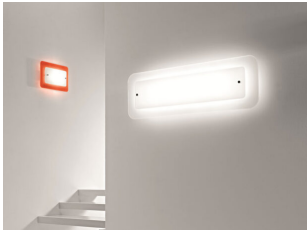

4-LIGHT CEILING LAMP - 0612 - POP UP - SELENE**€ 298,00**

squared 4-light ceiling lamp with lampshade made of internal sand blasted glass and externally polished. The copper (lower lampshade) can be plexiglass, available in white and orange colours, or steel with leaf gold or silver finish. The dimensions are 60x60 cm x height 8 cm. Ideal to illuminate dining rooms, living rooms and bedrooms. The Pop Up collection has modern design, with geometric and soft lines at once. The particularity of this collection are the two overlapping lampshade, the top one in glass and the lower one in plexiglass or steel. In addition to the ceiling lamps in different dimensions, the sconces are also available. Please specify the colour of the lower lampshade made of the "notes" section. Available colours: leaf gold (006),

squared 4-light ceiling lamp with lampshade made of internal sand blasted glass and externally polished.

The copper (lower lampshade) can be plexiglass, available in white and orange colours, or steel with leaf gold or silver finish. The dimensions are 60x60 cm x height 8 cm. Ideal to illuminate dining rooms, living rooms and bedrooms. The Pop Up collection has modern design, with geometric and soft lines at once. The particularity of this collection are the two overlapping lampshade, the top one in glass and the lower one in plexiglass or steel. In addition to the ceiling lamps in different dimensions, the sconces are also available. Please specify the colour of the lower lampshade made of the "notes" section. Available colours: leaf gold (006), white (011), orange (031), silver leaf (033)

Send

YOU MAY ALSO LIKE...

[1-light sconce - Pop up - 0614 Selene](#)

[1-light sconce - 0613 - Popo Up Selene](#)

[2-light ceiling lamp- 0611 - Pop up - Selene](#)

[2-light ceiling lamp- 0610 - Pop Up Selene Illuminazione](#)