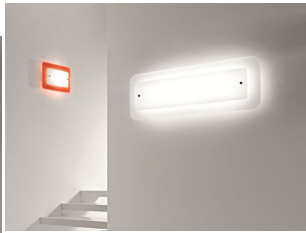

4-LIGHT CEILING LAMP - 0612 - POP UP - SELENE**€ 298,00**

squared 4-light ceiling lamp with lampshade made of internal sand blasted glass and externally polished. The copper (lower lampshade) can be plexiglass, available in white and orange colours, or steel with leaf gold or silver finish. The dimensions are 60x60 cm x height 8 cm. Ideal to illuminate dining rooms, living rooms and bedrooms. The Pop Up collection has modern design, with geometric and soft lines at once. The particularity of this collection are the two overlapping lampshade, the top one in glass and the lower one in plexiglass or steel. In addition to the ceiling lamps in different dimensions, the sconces are also available. Please specify the colour of the lower lampshade made of the "notes" section. Available colours: leaf gold (006),

squared 4-light ceiling lamp with lampshade made of internal sand blasted glass and externally polished.

The copper (lower lampshade) can be plexiglass, available in white and orange colours, or steel with leaf gold or silver finish. The dimensions are 60x60 cm x height 8 cm. Ideal to illuminate dining rooms, living rooms and bedrooms. The Pop Up collection has modern design, with geometric and soft lines at once. The particularity of this collection are the two overlapping lampshade, the top one in glass and the lower one in plexiglass or steel. In addition to the ceiling lamps in different dimensions, the sconces are also available. Please specify the colour of the lower lampshade made of the "notes" section. Available colours: leaf gold (006), white (011), orange (031), silver leaf (033)

Send

YOU MAY ALSO LIKE...

[1-light sconce - Pop up - 0614 Selene](#)

[1-light sconce - 0613 - Popo Up Selene](#)

[2-light ceiling lamp- 0611 - Pop up - Selene](#)

[2-light ceiling lamp- 0610 - Pop Up Selene Illuminazione](#)