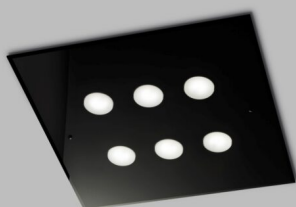

6-LIGHT CEILING LAMP - 259.360 - DADO COLLECTION - METAL LUX**€ 431,00**

6-light ceiling lamp, structure made of metal painted white with a sheet of glass available in the following finishes: mirrored (01), white (02) or black (0). Led light GX53 da 7w. Square-shaped and minimum thickness (only 3 cm), this ceiling lamp is recommended to illuminate living rooms, kitchen or transition areas furnished in contemporary style. Thanks to its modern design It can be used also in offices, shops and cafes. The Dado collection by Metal Lux has a basic, essential and geometric design. This modern collection fits in every kind of space and spreads a warm and generous light thanks to the glass surface and Led. The following glass finishes are available: mirrored (01), white (02) or black (0). In the same collection there are also squared suspensions rectangular and squared ceiling lamps. In the picture is displayed the ceiling lamp finish black

GALLERIA IMMAGINI

vetro specchiato
mirror glass

vetro bianco
white glass

vetro nero
black glass

DESCRIZIONE PRODOTTO

6-light ceiling lamp, structure made of metal painted white with a sheet of glass available in the following finishes: mirrored (01), white (02) or black (0). Led light GX53 da 7w. Square-shaped and minimum thickness (only 3 cm), this ceiling lamp is recommended to illuminate living rooms, kitchen or transition areas furnished in contemporary style. Thanks to its modern design It can be used also in offices, shops and cafes. The Dado collection by Metal Lux has a basic, essential and geometric design. This modern collection fits in every kind of space and spreads a warm and generous light thanks to the glass surface and Led. The following glass finishes are available: mirrored (01), white (02) or black (0). In the same collection there are also squared suspensions rectangular and squared ceiling lamps. In the picture is displayed the ceiling lamp finish black