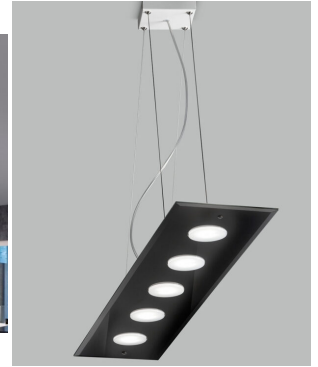

YOU MAY ALSO LIKE...

**[6-light ceiling lamp](#)
[- 259.360 - Dado](#)
[collection - Metal](#)
[Lux](#)**

**[5-light suspension -](#)
[259.105 - Dado](#)
[collection - Metal](#)
[Lux](#)**