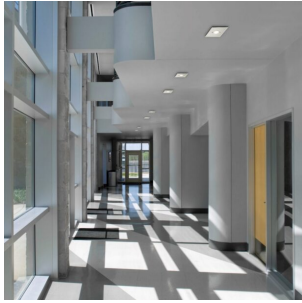

YOU MAY ALSO LIKE...

**[1-light ceiling lamp](#)
[- 259.301 - Dado](#)
[collection - Metal](#)
[Lux](#)**

**[5-light suspension -](#)
[259.105 - Dado](#)
[collection - Metal](#)
[Lux](#)**