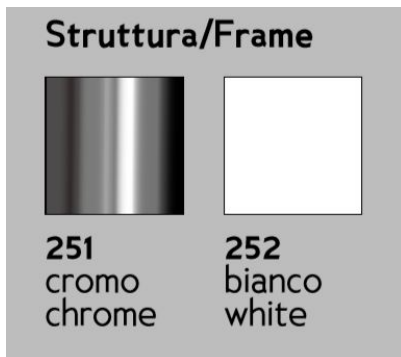

Image	SKU	Stock Status	Stock Quantity	Description	Color	Price
Struttura/Frame 251 cromo chrome	251.390-rosso				red	€ 4.579,00
Struttura/Frame 251 cromo chrome	251.390-foglia oro				gold leaf	€ 4.905,00

GALLERIA IMMAGINI