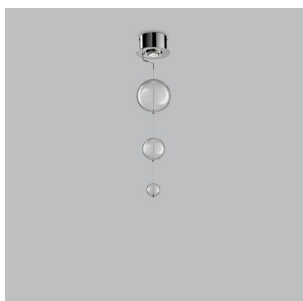

6-light ceiling
stainless steel base-
251.360 - Bolero -
Metal Lux

YOU MAY ALSO LIKE...

1-light ceiling lamp
stainless steel base-
251.501 - Bolero -
Metal Lux