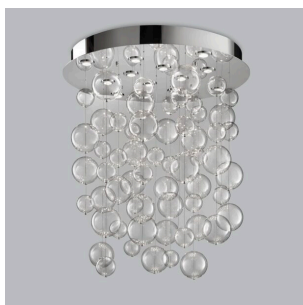

6-light ceiling
stainless steel base-
251.360 - Bolero -
Metal Lux

12-light suspension
stainless base -
251.090 - Bolero -
Metal Lux