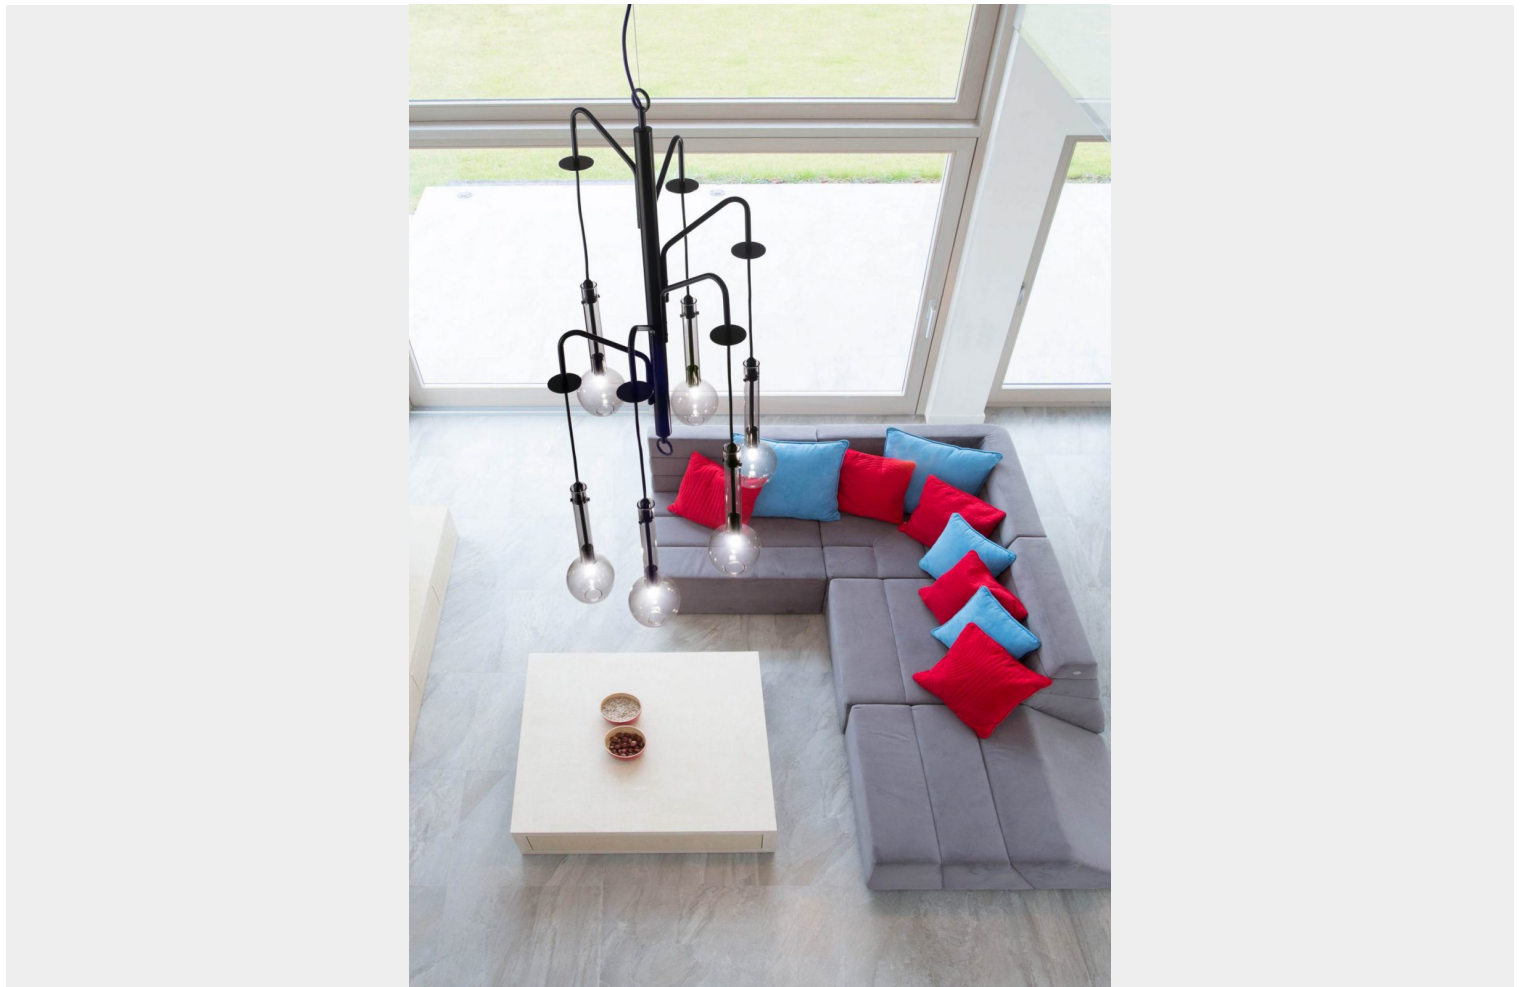

**SELENE ILLUMINAZIONE AMPOLLA COLLECTION 6-LIGHT CHANDELIER 2807**

**€ 867,00 - € 1.109,00**

6-light chandelier with metal cable and pyrex lampshade. Its contemporary design contributes to give a touch of originality to your environments, as well as a beautiful light. Recommended to illuminate living rooms, dining rooms and bedrooms, but also entrances and staircases. Due to its vast availability of finishes and solutions, Ampolla is a versatile and complete collection that allows you to illuminate every environment of your home. In addition to the suspension available in different sizes, you can find also appliques and table lamps. The available glass

lampshade finishes are transparent, straw-colored and smoky grey; the mount is available in chrome, gold, black, copper. Possibility to customize the number of lights. For further information, please contact us