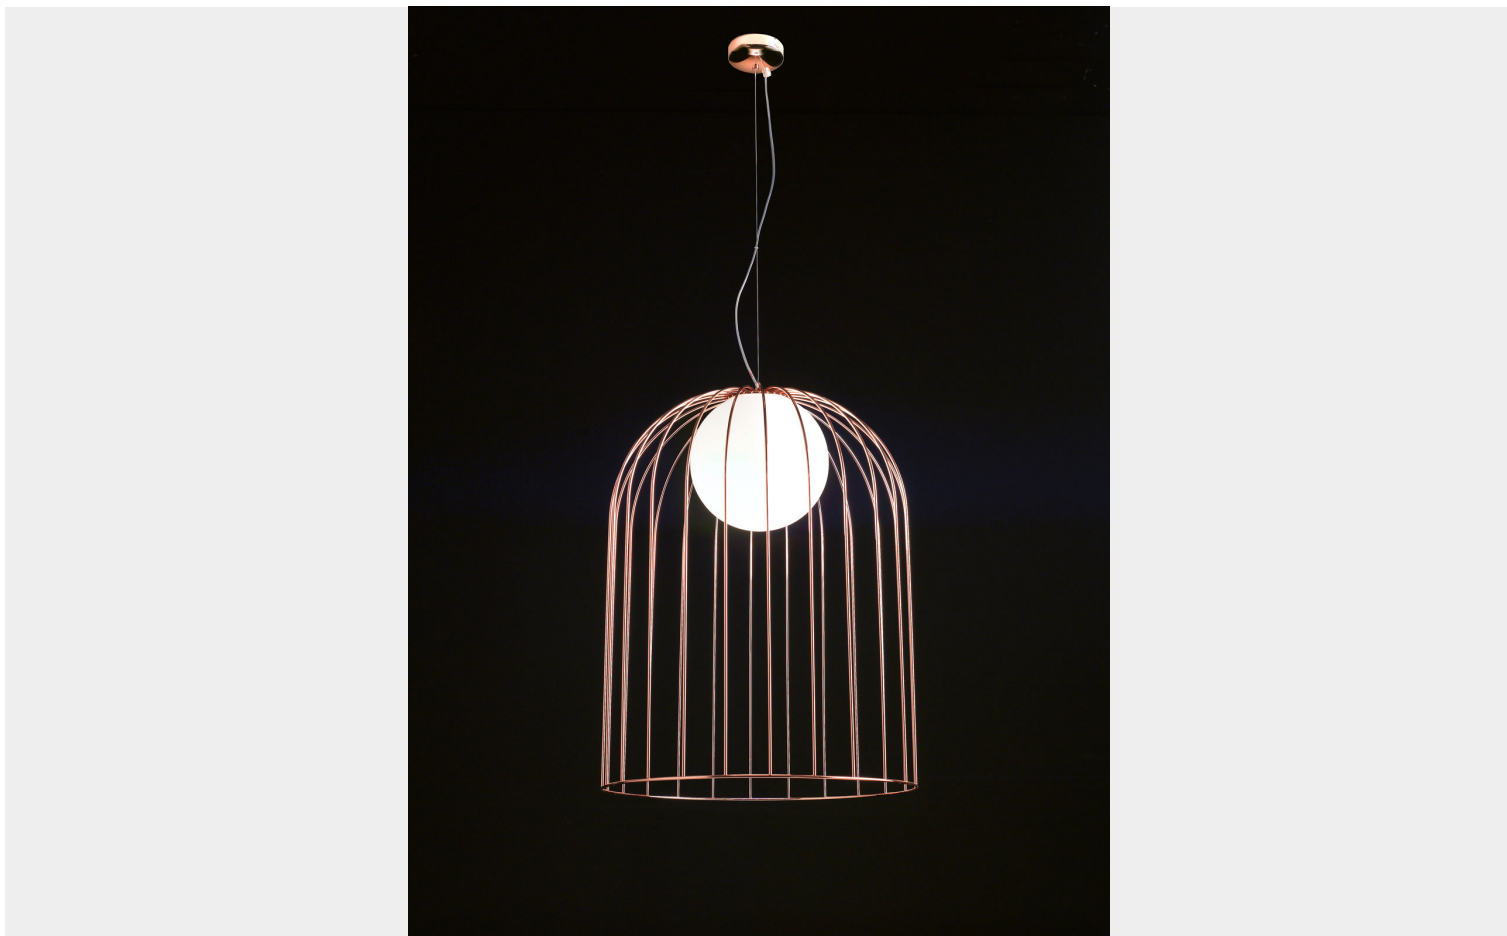

1-LIGHT SUSPENSION LAMP - 1095 - KLUVÌ - SELENE ILLUMINAZIONE

€ 726,00 - € 788,00

Eclectic 1-light suspension lamp, galvanic copper finish and spherical lampshade made of white milk glass. With its essential and modern lines, it is particularly recommended to illuminate living rooms and dining rooms, kitchen and worktops, entrances furnished in shabby chic and industrial chic style. Suspensions and lamps with different diameter are also available as well as chrome and rust finishes. Metal copper dimension : diameter cm. 54- h. Cm.70. The height is adjustable, max 200 cm.

SKU: 1095 | **Categories:** [Suspension lamp](#), [Indoor Lighting](#) | **Tags:** [design pendant lamp](#)**VARIATIONS**

Image	SKU	Stock Status	Stock Quantity	Description	Finishing	Price
	1095-cromo lucido				polished chrome	€ 726,00
	1095-rame galvanico				galvanic copper	€ 788,00

DESCRIZIONE PRODOTTO

Eclectic 1-light suspension lamp, galvanic copper finish and spherical lampshade made of white milk glass. With its essential and modern lines, it is particularly recommended to illuminate living rooms and dining rooms, kitchen and worktops, entrances furnished in shabby chic and industrial chic style.

Suspensions and lamps with different diameter are also available as well as chrome and rust finishes.
Metal copper dimension : diameter cm. 54- h. Cm.70. The height is adjustable, max 200 cm.

INFORMAZIONI AGGIUNTIVE