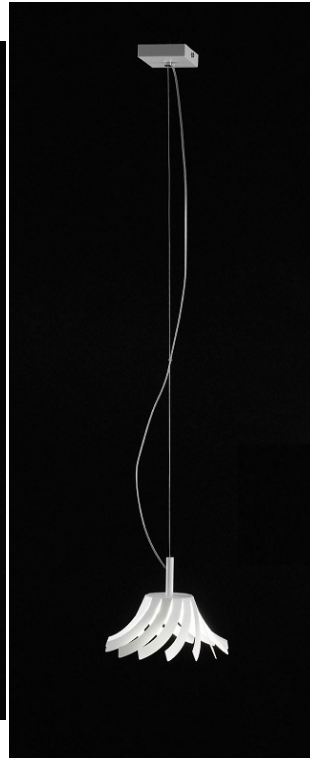

1-LIGHT SUSPENSION LAMP - 1054 - PANAMA SELENE

€ 453,00

1-light suspension lamp made of metal and white finish, diam. 60 cm and the height is adjustable max.150 cm. Ideal to illuminate living rooms, dining rooms, bedrooms furnished in modern style. The Panama collection is inspired by nature. The lampshade recalls the famous Panama hat, made weaving the small palm fibres.; its shape is obtained using the laser cut of a metal plate, creating a large frayed layer. In this collection are also available lamps in different dimensions, sconce and suspensions

SKU: 1054 | **Categories:** [Suspension lamp](#), [Indoor Lighting](#) | **Tags:** [design pendant lamp](#)

DESCRIZIONE PRODOTTO

1-light suspension lamp made of metal and white finish, diam. 60 cm and the height is adjustable max.150 cm.

Ideal to illuminate living rooms, dining rooms, bedrooms furnished in modern style. The Panama collection is inspired by nature. The lampshade recalls the famous Panama hat, made weaving the small palm fibres.; its shape is obtained using the laser cut of a metal plate, creating a large frayed layer. In this collection are also available lamps in different dimensions, sconce and suspensions

Send

YOU MAY ALSO LIKE...

[1-light table lamp - 1056 - Panama - Selene illuminazione](#)

[1-light suspension lamp - 1053 - Panama- Selene](#)

[1-light suspension lamp - 1052 - Panama - Selene](#)