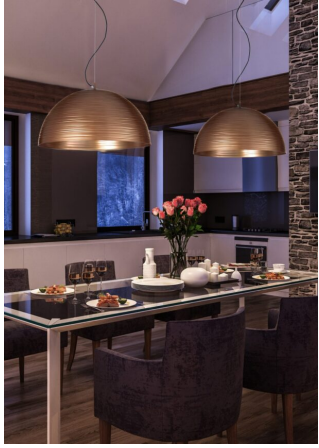

**[1-light suspension
271.075 Chiara
Metal Lux](#)**

YOU MAY ALSO LIKE...

**[3-light suspension -
271.090 Chiara
Metal Lux](#)**