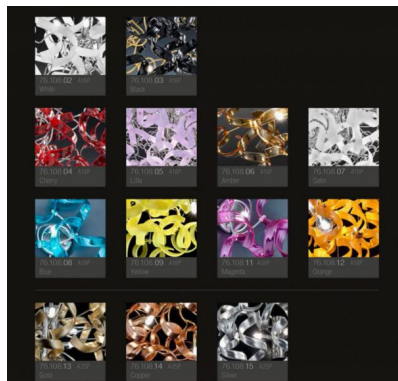

Image	SKU	Stock Status	Stock Quantity	Description	Color	Price
	206.610-foglia oro				gold leaf	€ 24.708,00
	206.610-foglia rame				copper leaf	€ 24.708,00

GALLERIA IMMAGINI