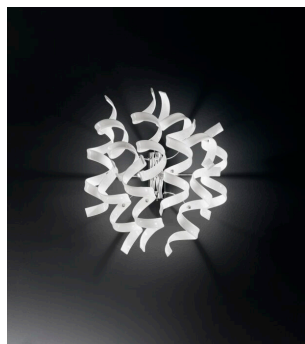

YOU MAY ALSO LIKE...

[3-light table lamp - 206.123- Astro Collection - Metal Lux](#)

[1-light table lamp - 206.121- Astro Collection - Metal Lux](#)

[1-light sconce in Chrome - 206.101 - Astro Collection - Metal Lux](#)