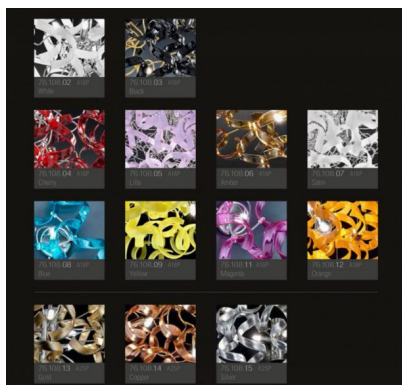

Image	SKU	Stock Status	Stock Quantity	Description	Color	Price
	206.140-blu				blue	€ 554,00
	206.140-giallo				yellow	€ 554,00
	206.140-lilla				lilac	€ 554,00
	206.140-magenta				magenta	€ 554,00

Image	SKU	Stock Status	Stock Quantity	Description	Color	Price
	206.140-nero				nero	€ 554,00
	206.140-rosso				red	€ 554,00
	206.140-satinato				frosted	€ 554,00
	206.140-trasparente				trasparent	€ 460,00

Image	SKU	Stock Status	Stock Quantity	Description	Color	Price
	206.140-foglia argento				silver leaf	€ 786,00
	206.140-foglia oro				gold leaf	€ 786,00
	206.140-foglia rame				copper leaf	€ 786,00

GALLERIA IMMAGINI

DESCRIZIONE PRODOTTO

3-light metal suspension chrome finish with glasses in various colours and gold, silver and copper leaf processing. An eclectic and refined collection that, thanks to the particular shape of Pyrex glass, evolves in many colour, dimension and shape combinations, suitable for every kind of space. Large choice of glass colour: - crystal (01), - Coloured: white (02), black (03), red (04), lilac (05), amber (06), satin (07), blue (08), yellow (09), magenta (11), orange (12)- crystal decorated with gold leaf,(13), copper leaf (14) silver leaf (15). Please specify the colour in the "notes" section. The price depends on glass colour: crystal, coloured and leaf. The structure is also available in gold - art, 205.140. In the picture is displayed the suspension with satin glasses. In this collection are also available suspensions and table lamps in different dimensions, sponce