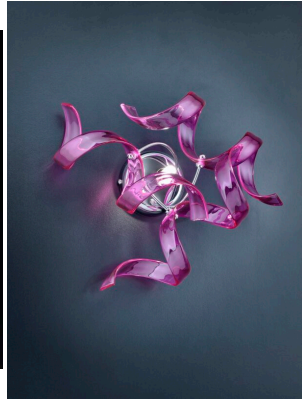

[1-light sconce in Chrome - 206.101 - Astro Collection - Metal Lux](#)