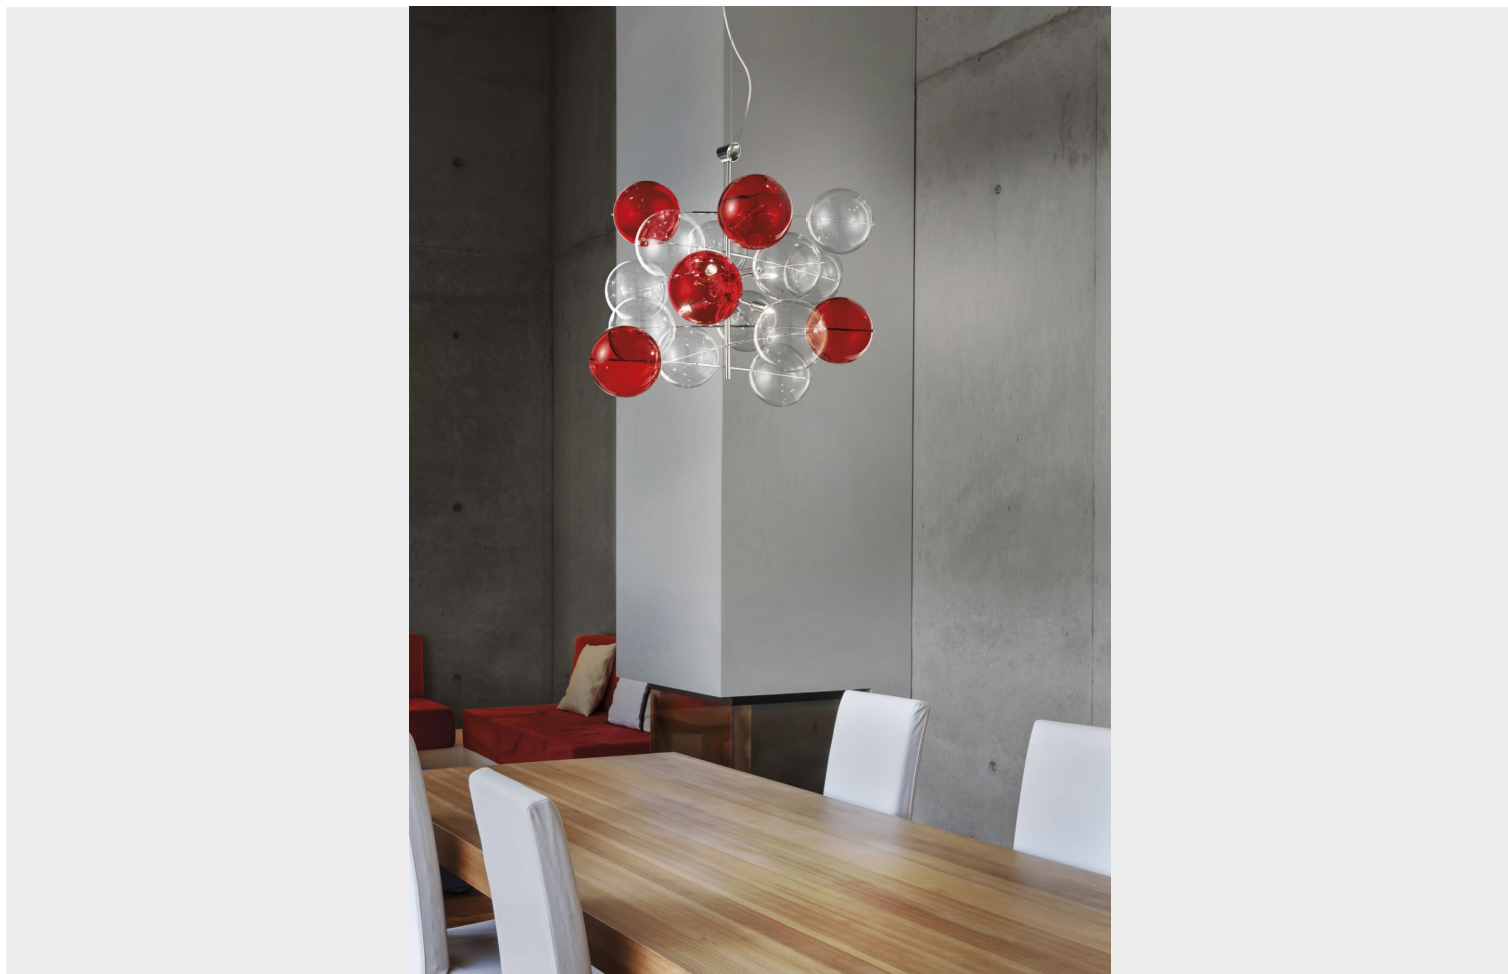

6-LIGHT SUSPENSION - 255.160 ATOM COLLECTION BY METAL LUX

€ 787,00 - € 1.249,00

6-light suspension made of chrome metal and red and transparent glass spheres. A touch of colour and originality to your space thanks to this modern 6-light suspension, with red and transparent glass spheres. The Atom collection by Metal Lux combines the simplicity of shape and the elegance of style, never trivial. The collection consists of suspensions, sconce, ceiling lamps and floor lamps in different dimensions. The glass spheres can be in different colours : crystal (01), white (02), black (03), red (04), amber (05) and leaf gold (06). In the picture is displayed the suspension with red and transparent spheres. To customize the product, please

[contact us](#)

SKU: 255.160 | **Categories:** [Suspension lamp](#), [Indoor Lighting](#) | **Tags:** [pendant lamp in colored glass](#), [sphere suspension lamp](#)

VARIATIONS

Image	SKU	Stock Status	Stock Quantity	Description	Color	Price
	255.160-trasparente				trasparent	€ 787,00
	255.160-ambra				amber	€ 1.094,00

GALLERIA IMMAGINI

DESCRIZIONE PRODOTTO

6-light suspension made of chrome metal and red and transparent glass spheres. A touch of colour and originality to your space thanks to this modern 6-light suspension, with red and transparent glass spheres.

The glass spheres can be in different colours : crystal (01), white (02), black (03), red (04), amber (05) and leaf gold (06). In the picture is displayed the suspension with red and transparent spheres.