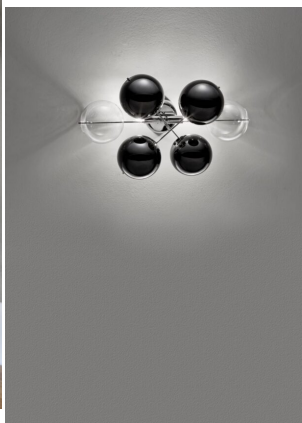

[8-light suspension - 255.180 Atom collection by Metal Lux](#)

[6-light suspension - 255.160 Atom collection by Metal Lux](#)

[2-light sconce with spheres - 255.102.- Atom - Metal Lux](#)