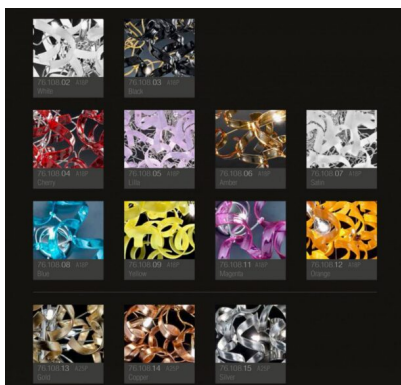

Image	SKU	Stock Status	Stock Quantity	Description	Color	Price
	206.175-satinato				frosted	€ 1.930,00
	206.175-foglia argento				silver leaf	€ 2.840,00
	206.175-foglia oro				gold leaf	€ 2.840,00
	206.175-foglia rame				copper leaf	€ 2.840,00

GALLERIA IMMAGINI