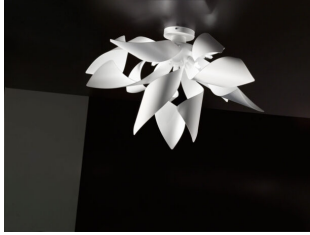

6-LIGHT SUSPENSION -GINGER 1081 - CURVED SPIRALS - SELENE ILLUMINAZIONE

€ 721,00

6-light suspension composed of curved spirals and made of metal painted white. The Ginger collection is characterised by considerable dimensions, originally illuminate and furnishes living rooms and dining rooms thanks to its many curved spirals. The diameter is 50 cm and the maximum height is 200 cm. Suspensions and ceiling lamps in different dimensions are also available in this collection

SKU: 1081 | **Categories:** [Suspension lamp](#), [Indoor Lighting](#) | **Tags:** [design pendant lamp](#)

GALLERIA IMMAGINI

DESCRIZIONE PRODOTTO

6-light suspension composed of curved spirals and made of metal painted white. The Ginger collection is characterised by considerable dimensions, originally illuminate and furnishes living rooms and dining rooms thanks to its many curved spirals. The diameter is 50 cm and the maximum height is 200 cm. Suspensions and ceiling lamps in different dimensions are also available in this collection

INFORMAZIONI AGGIUNTIVE

Diameter	50
Dimension	Hmax 200 cm
bulbs	33W G9
product type	Suspension
Product ready in	30 days
Rooms	Living room , Dining room , Bedroom
Style	Modern , Contemporary

Product ready in

Send

YOU MAY ALSO LIKE...

[4-light ceiling lamp
curved spirals
Selene Ginger 1083](#)

[6-light ceiling
curved spirals
Selene Ginger 1082](#)

[12-light suspension
- 1080 -Ginger -
Selene
illuminazione](#)