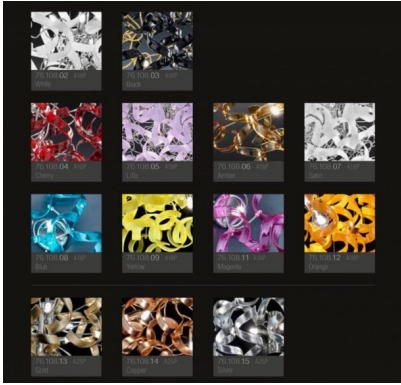

Image	SKU	Stock Status	Stock Quantity	Description	Color	Price
	206.630-arancione				Orange	€ 7.441,00
	206.630-bianco				bianco	€ 7.441,00
	206.630-blu				blue	€ 7.441,00

Image	SKU	Stock Status	Stock Quantity	Description	Color	Price
	206.630-giallo				yellow	€ 7.441,00
	206.630-lilla				lilac	€ 7.441,00
	206.630-magenta				magenta	€ 7.441,00

Image	SKU	Stock Status	Stock Quantity	Description	Color	Price
	206.630-nero				nero	€ 7.441,00
	206.630-rosso				red	€ 7.441,00
	206.630-satinato				frosted	€ 7.441,00

Image	SKU	Stock Status	Stock Quantity	Description	Color	Price
	206.630-foglia argento				silver leaf	€ 11.410,00
	206.630-foglia oro				gold leaf	€ 11.410,00
	206.630-foglia rame				copper leaf	€ 11.410,00

GALLERIA IMMAGINI

DESCRIZIONE PRODOTTO

8-light suspension with base made of metal, chrome finish with glasses in various colours and gold, silver and copper leaf processing.

A beautiful cascade of lights that illuminate your living rooms Thanks to the long wavy-shaped Pyrex glasses that spread light and, if coloured, recall wonderful fireworks or stars and planets in the sky.

The Astro Collection is eclectic and refined and evolves in many colour, dimension and shape combinations suitable for every kind of space. Large choice of glass colour: - crystal (01), - coloured: white (02), black (03), red (04), lilac (05), amber (06), satin (07), blue (08), yellow (09), magenta (11), orange (12)- crystal decorated with gold leaf,(13), copper leaf (14) silver leaf (15). Please specify the colour in the "notes" section. The price depends on glass colour: crystal, coloured and leaf. The structure is also available in gold - art. 205.630.