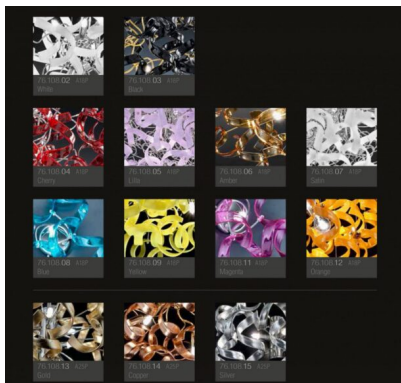

Image	SKU	Stock Status	Stock Quantity	Description	Color	Price
	206.180-foglia oro				gold leaf	€ 3.227,00
	206.180-foglia rame				copper leaf	€ 3.227,00

GALLERIA IMMAGINI