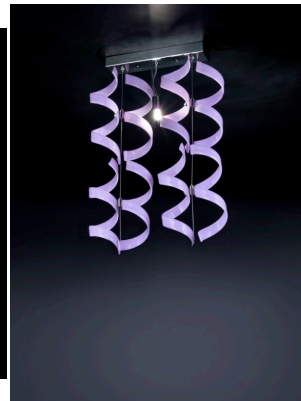

[1-light ceiling lamp - Chrome - 206.254](#)
[Astro Collection - Metal Lux](#)

[1-light suspension - Chrome - 206.221](#)
[Astro Collection - Metal Lux](#)