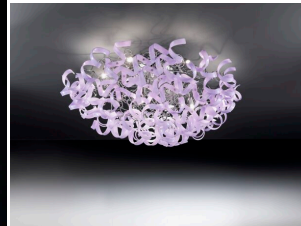

YOU MAY ALSO LIKE...

[1-light suspension - Chrome - 206.501](#)
[Astro Collection - Metal Lux](#)

[6-light ceiling lamp - Chrome - 206.380](#)
[Astro Collection - Metal Lux](#)

[1-light suspension - Chrome - 206.221](#)
[Astro Collection - Metal Lux](#)

[3-light table lamp - 206.123- Astro Collection - Metal Lux](#)