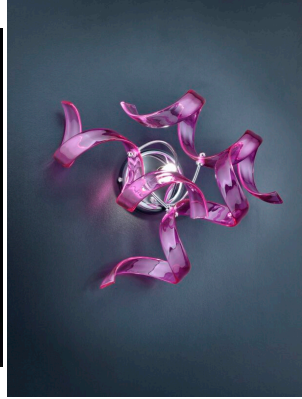

[1-light sconce in Chrome - 206.101 - Astro Collection - Metal Lux](#)