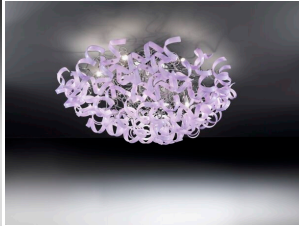

YOU MAY ALSO LIKE...

[9-light ceiling lamp - Chrome - 206.390](#)
[Astro Collection - Metal Lux](#)