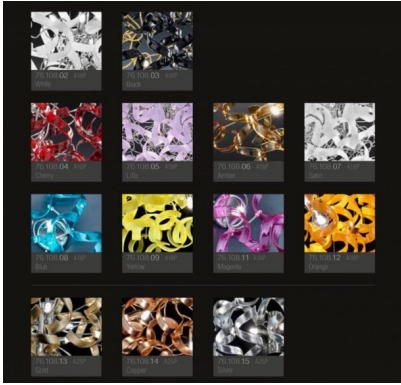

DESCRIZIONE PRODOTTO

1-light suspension made of metal chrome finish with glasses in various colours and gold, silver and copper leaf processing. This suspension is ideal for small spaces and transition areas, entrances and corridors. The Astro Collection is eclectic and refined and, thanks to the particular shape of the Pyrex glass, evolves in many colour, dimension and shape combinations suitable for every kind of space.

The wavy glass spreads luminosity and gives a touch of glamour. Large choice of glass colour: - crystal (01), - coloured: white (02), black (03), red (04), lilac (05), amber (06), satin (07), blue (08), yellow (09), magenta (11), orange (12)- crystal decorated with gold leaf,(13), copper leaf (14) silver leaf (15). Please specify the colour in the "notes" section. The price depends on glass colour: crystal, coloured and leaf. The structure is also available in gold - art. 205.221. In the picture is displayed the