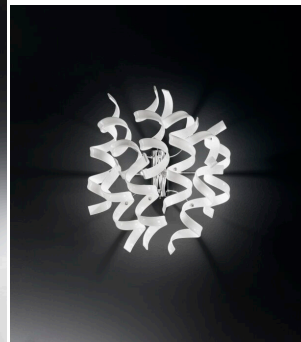

[6-light ceiling lamp - Chrome - 206.380](#)
[Astro Collection - Metal Lux](#)

[4-light ceiling lamp - Chrome - 206.370](#)
[Astro Collection - Metal Lux](#)

[3-light ceiling lamp - Chrome - 206.340](#)
[Astro Collection - Metal Lux](#)

[3-light floor lamp - Chrome - 206.740](#)
[Astro Collection - Metal Lux](#)

[1-light ceiling lamp - Chrome - 206.254](#)
[Astro Collection - Metal Lux](#)