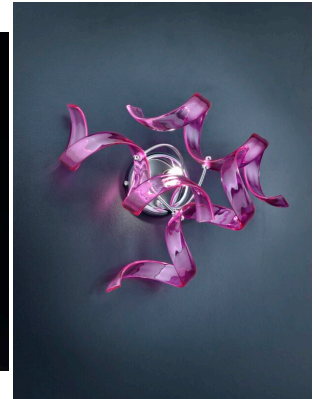

[2-light sconce in Chrome - 206.102 - Astro Collection - Metal Lux](#)

[6-light ceiling lamp - Chrome - 206.380](#)
[Astro Collection - Metal Lux](#)

[4-light ceiling lamp - Chrome - 206.370](#)
[Astro Collection - Metal Lux](#)

[3-light ceiling lamp - Chrome - 206.340](#)
[Astro Collection - Metal Lux](#)