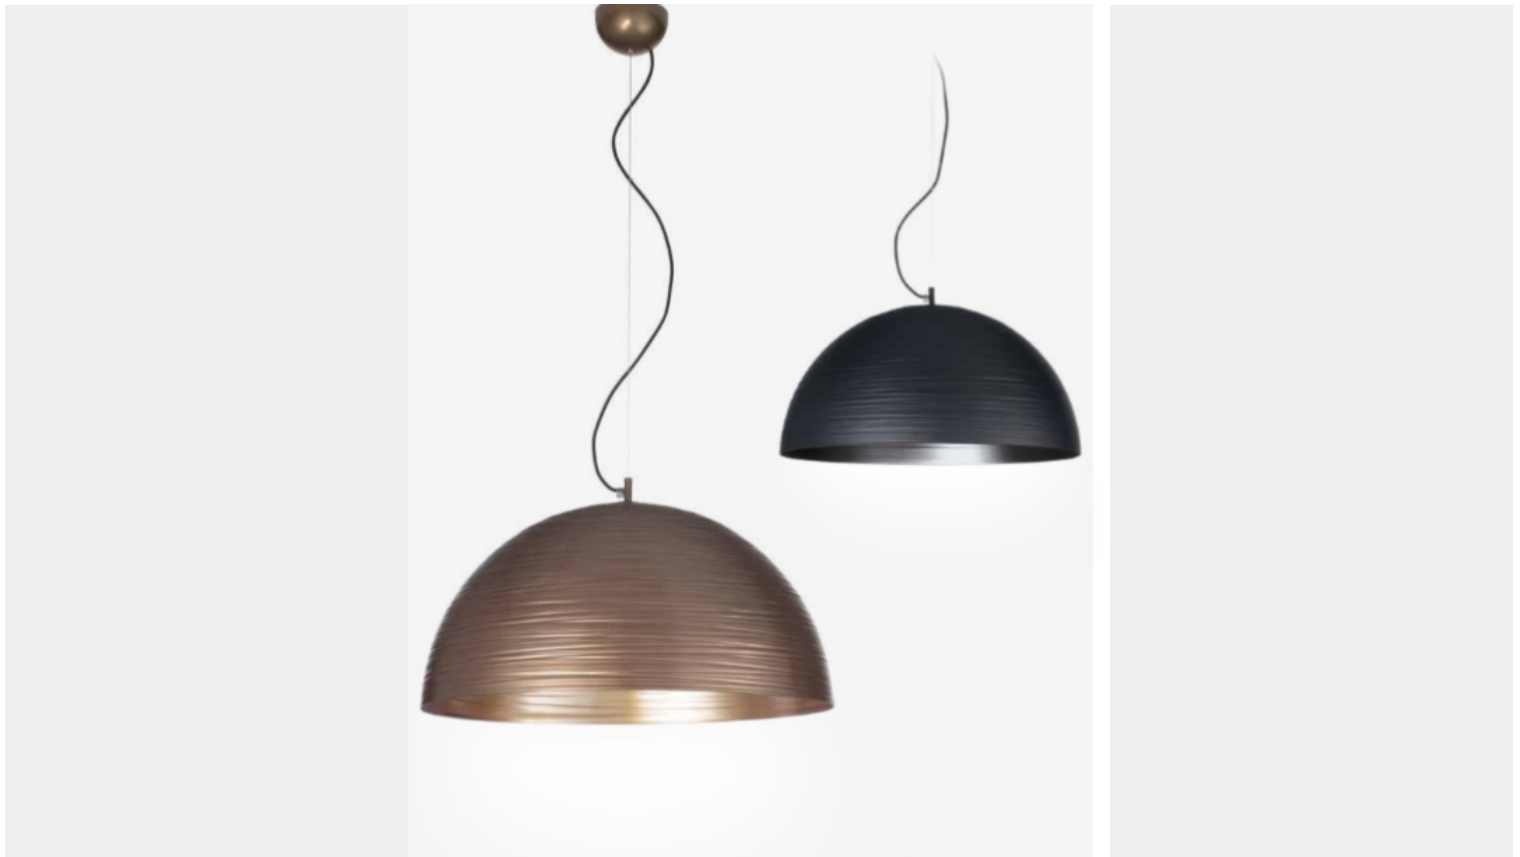

1-LIGHT SUSPENSION 271.075 CHIARA METAL LUX

€ 586,00

"1-light suspension of the Chiara collection made of aluminum with fluting surface and steel suspension cable. The diameter is 7 cm, the height is adjustable, max cm. 150.

This beautiful pendant lamp is ideal to illuminate and furnish a medium-sized living area, but also the bedroom. The possibility to choose the finish makes it suitable in both a modern and classic environment.

Chiara collection by Metal Lux consists of domed suspension available in three diameters (cm.50, cm.72 and cm.100) and 4 finishes : painted white, painted black, painted burnished and painted gold.

SKU: 271.075 | **Categories:** [Suspension lamp](#), [New products](#), [Indoor Lighting](#) | **Tags:** [aluminum suspension lamp](#)

GALLERIA IMMAGINI

DESCRIZIONE PRODOTTO

"1-light suspension of the Chiara collection made of aluminum with fluting surface and steel suspension cable. The diameter is 7 cm, the height is adjustable, max cm. 150.