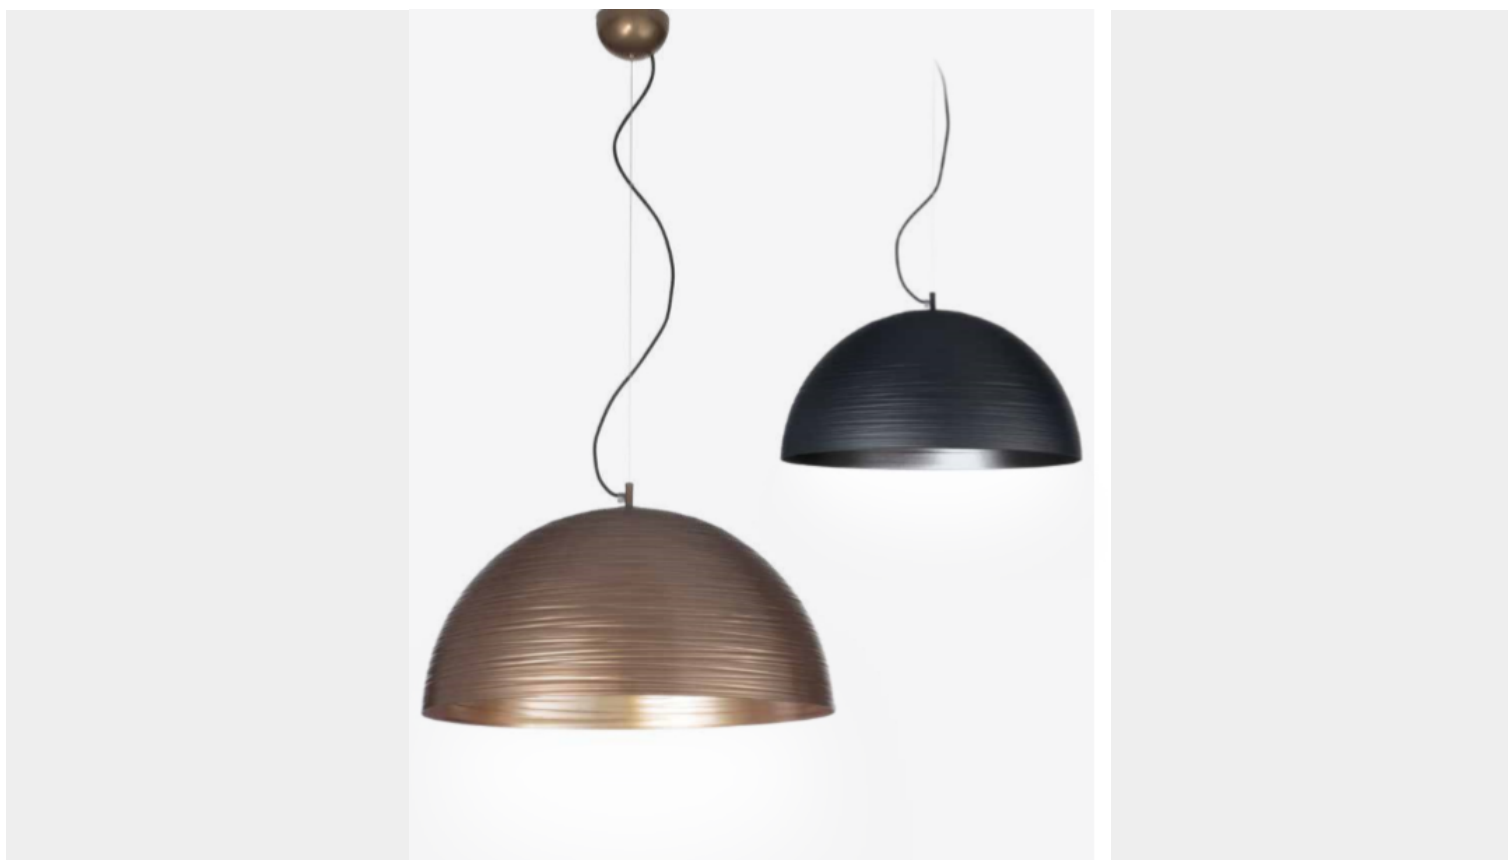

1-LIGHT SUSPENSION 271.075 CHIARA METAL LUX

€ 586,00

"1-light suspension of the Chiara collection made of aluminum with fluting surface and steel suspension cable. The diameter is 7 cm, the height is adjustable, max cm. 150.

This beautiful pendant lamp is ideal to illuminate and furnish a medium-sized living area, but also the bedroom. The possibility to choose the finish makes it suitable in both a modern and classic environment.

Chiara collection by Metal Lux consists of domed suspension available in three diameters (cm.50, cm.72 and cm.100) and 4 finishes : painted white, painted black, painted burnished and painted gold.

SKU: 271.075 | **Categories:** [Suspension lamp](#), [New products](#), [Indoor Lighting](#) | **Tags:** [aluminum suspension lamp](#)

GALLERIA IMMAGINI

DESCRIZIONE PRODOTTO

"1-light suspension of the Chiara collection made of aluminum with fluting surface and steel suspension cable. The diameter is 7 cm, the height is adjustable, max cm. 150.