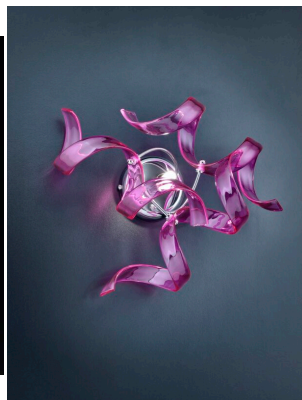

[2-light sconce in Chrome - 206.102 - Astro Collection - Metal Lux](#)

[1-light sconce in Chrome - 206.101 - Astro Collection - Metal Lux](#)