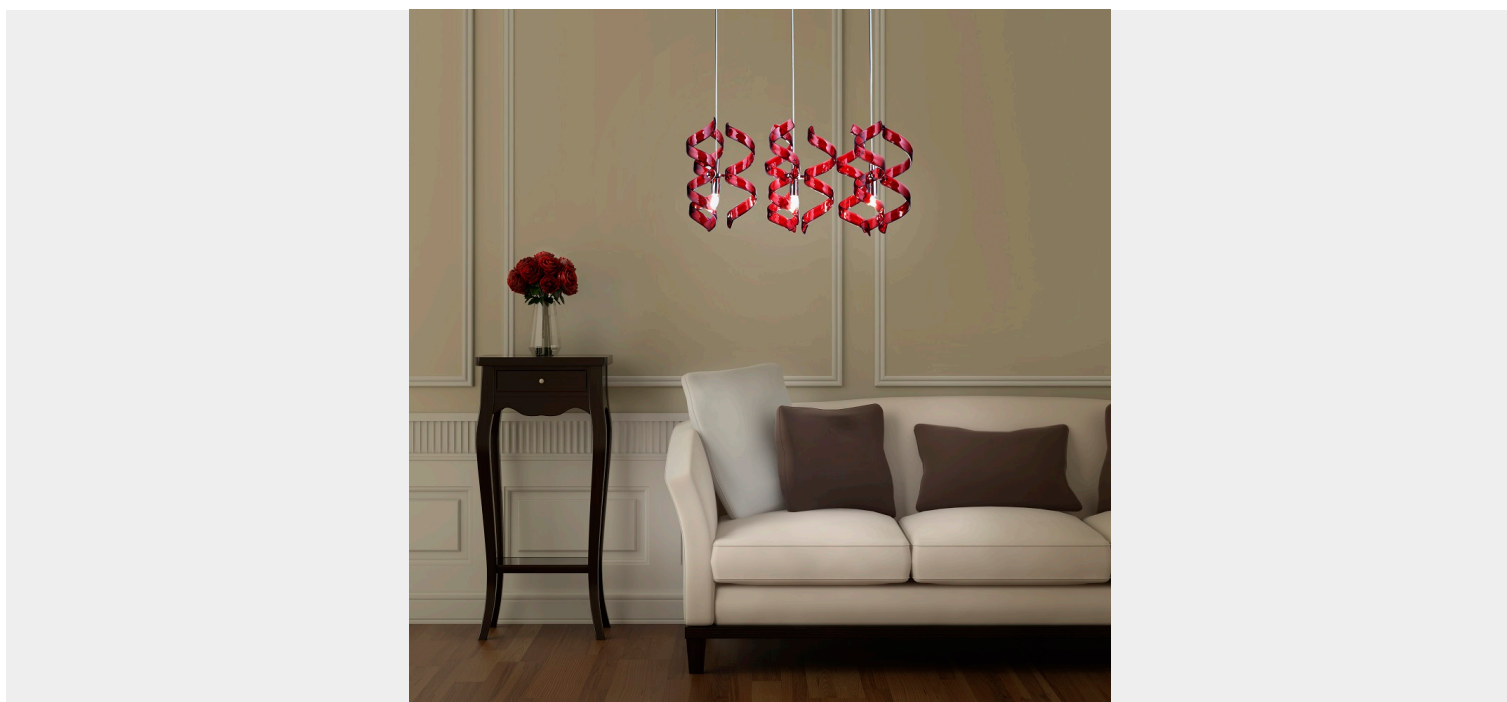

3-LIGHT SUSPENSION - CHROME - 206.503 ASTRO COLLECTION - METAL LUX

€ 381,00 - € 761,00

3-light suspension made of metal chrome finish with glasses in various colours and gold, silver and copper leaf processing. This suspension with pendel, that allows to adjust the height, is ideal to illuminate dining tables, peninsulas, to have a direct light on worktops, transition areas as entrances and corridors. The Astro Collection is eclectic and refined and, thanks to the particular shape of the Pyrex glass, evolves in many colour, dimension and shape combinations suitable for every kind of space. The wavy glass spreads light and gives a touch of glamour. Large choice of glass colour: - crystal (01), - coloured: white (02), black (03), red (04), lilac (05), amber (06), satin (07), blue (08), yellow (09), magenta (11), orange (12)- crystal decorated with gold leaf,(13), copper leaf (14) silver leaf (15). Please specify the colour in the "notes" section. The price depends on glass colour: crystal, coloured and leaf. The structure is also available in gold - art. 205.503. In the picture is displayed the suspension with Pyrex glasses in red. In this collection are also available suspensions and table lamps in different dimensions, sconce