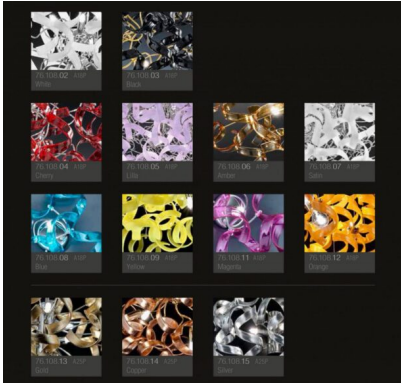

DESCRIZIONE PRODOTTO

3-light suspension made of metal chrome finish with glasses in various colours and gold, silver and copper leaf processing.

This suspension with pendel, that allows to adjust the height, is ideal to illuminate dining tables, peninsulas, to have a direct light on worktops, transition areas as entrances and corridors.

The **Astro Collection** is eclectic and refined and, thanks to the particular shape of the Pyrex glass, evolves in many colour, dimension and shape combinations suitable for every kind of space. The wavy glass spreads light and gives a touch of glamour.