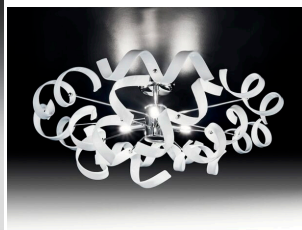

YOU MAY ALSO LIKE...

[3-light table lamp - 206.123 - Astro Collection - Metal Lux](#)

[1-light table lamp - 206.121 - Astro Collection - Metal Lux](#)

[1-light sconce in Chrome - 206.101 - Astro Collection - Metal Lux](#)