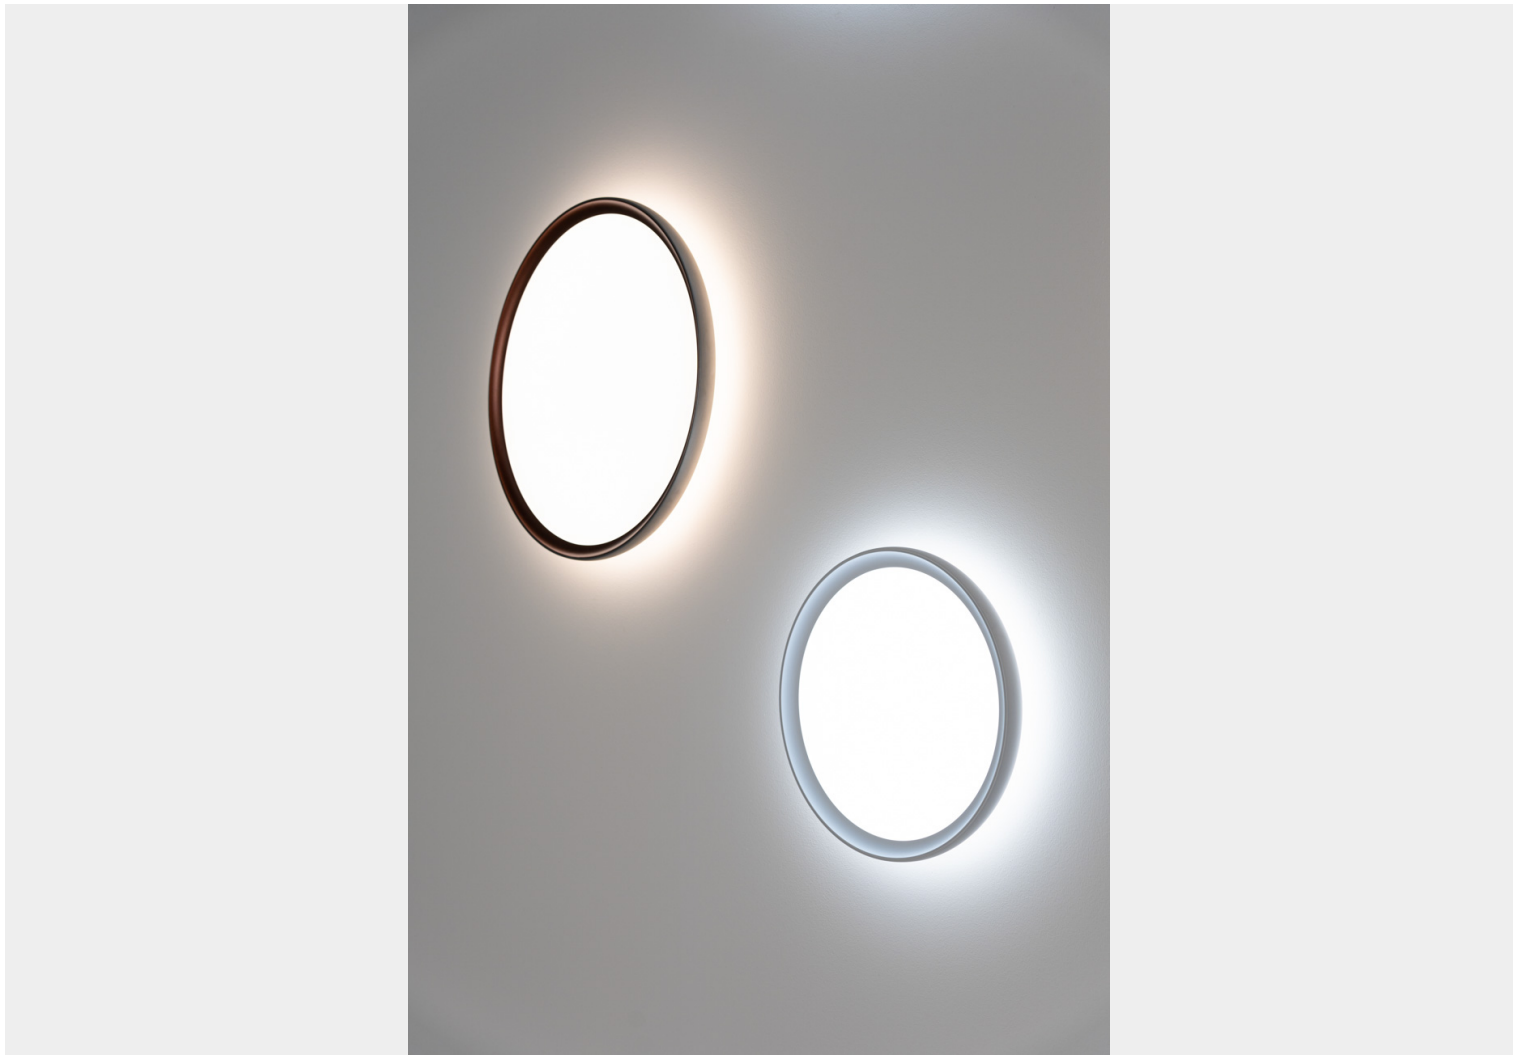

VIVIDA INTERNATIONAL ATENA CEILING LAMP 0104.20

€ 164,00 - € 184,00

Atena is an elegant and modern 40 cm diameter Led ceiling light, ideal for illuminating any room in your home. Thanks to its simple and refined line, it adapts perfectly to different styles of decor.

In fact, it is available in five color variants: **white, black, sand, silver+copper and bronze.**

You can choose the shade that best suits your taste and the environment in which you wish to install the ceiling light.

DESCRIZIONE PRODOTTO

Atena is an elegant and modern 40 cm diameter Led ceiling light, ideal for illuminating any room in your home. Thanks to its simple and refined line, it adapts perfectly to different styles of decor.

In fact, it is available in five color variants: **white, black, sand, silver+copper and bronze**. You can choose the shade that best suits your taste and the environment in which you wish to install the ceiling light.