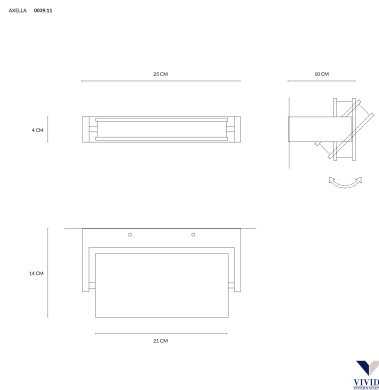

GALLERIA IMMAGINI

DESCRIZIONE PRODOTTO

Axella rectangular LED wall lamp made of aluminium and acrylic. Finish : white

A wall lamp with a modern and functional design that owes its name to the rotating skating jump, Axel . In fact, you can direct the light beam as you wish, switching from direct to indirect light according to your needs. It is perfect for illuminating living rooms, transit areas and bedrooms. In addition, you can choose from three colours: white, black and sand.

Dimensions : Length cm.21 - depth 14 cm - height cm.4
Colour temperature : 3000 k