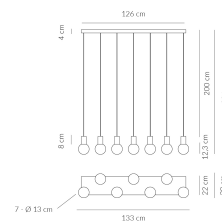

DESCRIZIONE PRODOTTO

The Essence 7-Light Pendant Lamp is a modern and elegant lamp, ideal for lighting modern environments. The lamp consists of a rectangular base in champagne-finish aluminium from which seven individual pendants with glass diffusers hang down. The pendant lamp is perfect for lighting dining tables, kitchens and open spaces.

Each light point has an integrated 8 W 3000K LED, which ensures warm and uniform lighting for the room. The pendant lamp is part of the Essence collection, which includes wall lamps, ceiling lamps and pendant lamps.

KEY FEATURES

- Modern and minimal design in champagne finish
  - 7 pendants arranged on rectangular base
- Integrated 3000K LED - warm and welcoming light
  - Clear glass diffuser for soft and uniform light