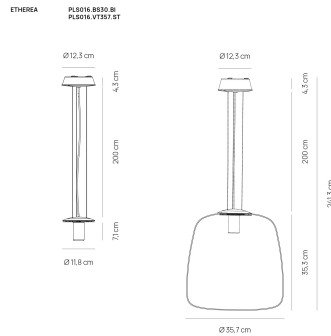

GALLERIA IMMAGINI

DESCRIZIONE PRODOTTO

The **Etherea Big Pendant White** by Vivida International is a lamp with an essential and contemporary design, perfect for enhancing modern and minimalist spaces. The frosted white glass diffuser provides soft and uniform light, ideal for illuminating a dining table, bedrooms or medium-sized rooms.

The structure with **white soft touch** finish adds elegance and refinement, while the clean lines make it easy to match with different interior styles.

Part of the **Etherea** collection, which includes coordinated pendants, ceiling lights, table and floor lamps for a complete lighting project.

⚙️ Technical Specifications

- Type: Pendant lamp
- **Collection:** Etherea
- **Color:** White soft touch
- **Diffuser:** Frosted white glass
- **Materials:** Aluminum + Iron + Glass
- **Protection grade:** IP20
  - **Voltage:** 220-240V
  - **Frequency:** 50/60 Hz