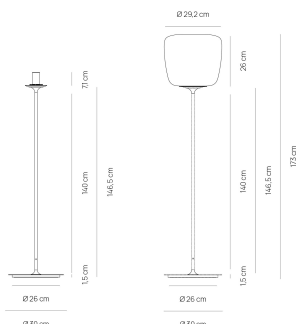

GALLERIA IMMAGINI

ETHEREA
PL5016.8550.BI
PL5016.VT292.ST

DESCRIZIONE PRODOTTO

The **Etherea** floor lamp is the perfect solution for those seeking ambient lighting combined with modern, essential design. Its slender structure with **white soft touch finish** provides visual lightness and integrates harmoniously into any space.

⚙️ Technical Specifications

- **Type:** Floor lamp

- **Collection:** Etherea
 - **Color:** White soft touch
 - **Diffuser:** Frosted white glass
 - **Materials:** Aluminum + Iron + Glass
 - **Protection grade:** IP20
 - **Voltage:** 220-240V
 - **Frequency:** 50/60 Hz
 - **Socket:** E27
 - **Power:** 1x18W LED
 - **Bulb:** Not included
 - **Dimensions:** Ø 29.7 cm x H 173 cm
-

Dimensions	Ø 29.7 cm x H 173 cm
product type	floor lamp
Rooms	Living room , Dining room , Bedroom
bulbs	1x18W LED - E27
Color	White
manufacturer	Vivida International
Product ready in	25 days

Product ready in