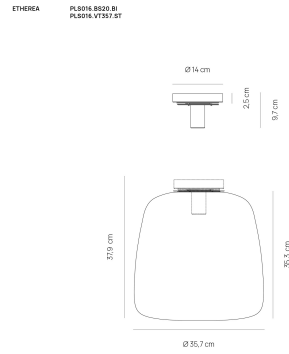

SKU: PLS016.BS20.BI|B|PLS016.VT357.ST | **Categories:** [New products](#), [Ceiling lamp](#), [Indoor Lighting](#) |

Tags: [plafoniera vetro](#)

GALLERIA IMMAGINI

DESCRIZIONE PRODOTTO

The **Etherea Big** ceiling light is designed for those who want lighting that combines elegance and character. Its clean lines and essential design make it a focal point of any space, while the **frosted white glass** diffuser ensures soft, uniform, and comfortable light.

⚙️ Technical Specifications

- **Type:** Ceiling light
- **Collection:** Etherea
- **Color:** White soft touch
- **Diffuser:** Frosted white glass
- **Materials:** Aluminum + Iron + Glass
 - **Protection grade:** IP20
 - **Voltage:** 220-240V
 - **Frequency:** 50/60 Hz
 - **Socket:** E27
 - **Power:** 1x18W LED

- **Bulb:** Not included
 - **Dimensions:** Ø 35.7 cm x H 37.9 cm
-

Etherea Collection

The Etherea line includes several coordinated solutions:

- Ceiling lights in multiple sizes
 - Pendant lamps
 - Table and floor lamps

INFORMAZIONI AGGIUNTIVE

Dimensions	Ø 35.7 cm x H 37.9 cm
product type	Ceiling lamp
Rooms	Living room , Dining room , Kitchen , Bedroom , Entrance / Corridor / Stairway , Bathroom
bulbs	1x18W LED - E27
Color	White
manufacturer	Vivida International
Product ready in	25 days