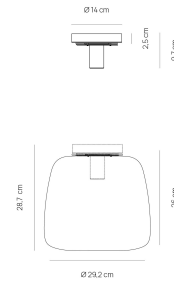

ETHEREA
PL5016 B820 BI
PL5016 V1292 ST