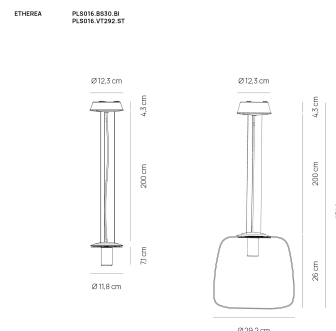

GALLERIA IMMAGINI

DESCRIZIONE PRODOTTO

The **Etherea Small White Pendant** by Vivida International is a lamp with an essential and contemporary design, perfect for enhancing modern and minimal environments. The white frosted glass diffuser ensures a soft and uniform light. The pendant is perfect for kitchens, small dining tables, kitchen islands, or multiple sequential installations.

The structure with **white soft touch** finish adds elegance and refinement, while the clean lines make it easy to match with different interior styles.

Part of the **Etherea** collection, which includes coordinated pendants, ceiling lights, table and floor lamps for a complete lighting project.

⚙️ Technical Specifications

- Type: Pendant lamp
- **Collection:** Etherea
- **Color:** White soft touch
- **Diffuser:** Frosted white glass
- **Materials:** Aluminum + Iron + Glass
- **Protection grade:** IP20
  - **Voltage:** 220-240V
  - **Frequency:** 50/60 Hz