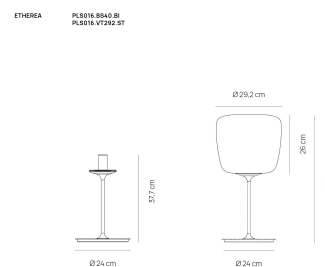

SKU: PLS016.BS40.BI|B|PLS016.VT292.ST | **Categories:** [Indoor Lighting](#), [New products](#), [Table lamp](#) |

Tags: [lampada tavolo vetro](#)

GALLERIA IMMAGINI

DESCRIZIONE PRODOTTO

The **Etherea** table lamp is the ideal choice for those seeking an elegant and functional furnishing accessory. Its modern design, characterized by clean lines and **white soft touch finish**, perfectly complements various interior styles.

⚙️ Technical Specifications

- **Type:** Table lamp
- **Collection:** Etherea
- **Color:** White soft touch
- **Diffuser:** Frosted white glass
- **Materials:** Aluminum + Iron + Glass
 - **Protection grade:** IP20
 - **Voltage:** 220-240V
 - **Frequency:** 50/60 Hz
 - **Socket:** E27
 - **Power:** 1x18W LED

- **Bulb:** Not included
 - **Dimensions:** Ø 29.7 cm x H 56.6 cm
-

□ **Why choose it**

Perfect for those seeking a table lamp with refined design, Etherea combines modern aesthetics and functionality, offering pleasant light ideal for every moment of the day.

INFORMAZIONI AGGIUNTIVE

Dimensions	Ø 29.7 cm x H 56.6 cm
product type	table lamp
Rooms	Dining room , Bedroom
bulbs	1x18W LED - E27
Color	White
manufacturer	Vivida International
Product ready in	25 days