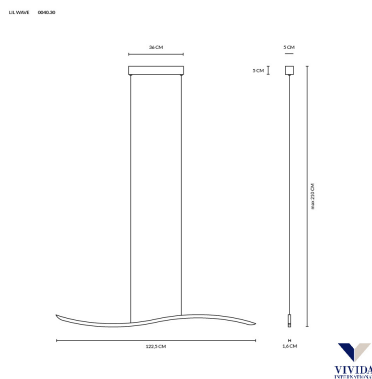

VARIATIONS

Image	SKU	Stock Status	Stock Quantity	Description Color	Price
	0040.30 WN			White	€ 110,00
	0040.31 WN			Black	€ 110,00

GALLERIA IMMAGINI

DESCRIZIONE PRODOTTO

The **LIL WAVE** pendant light interprets light as a light and harmonious movement. Its sinuous shape

Available in elegant **white** and **black** finishes, LIL WAVE integrates perfectly into various interior design contexts, offering a diffused and uniform light.

TECHNICAL SPECIFICATIONS

- **Type:** LED pendant light
- **Color temperature:** 3000K / 4000K (CCT switch)
- **Luminous flux:** 2600 – 2800 lumens
 - **Power:** 24 W
 - **Dimmable:** No
- **Color Rendering Index (CRI):** 80
 - **Beam angle:** 120°
 - **Power factor:** >0.9
- **Protection grade:** IP20
 - **Driver:** Included

- **LED lifespan:** 25,000 hours
- **Materials:** Aluminum + Metal + PC
 - **Voltage:** 220-240V
 - **Frequency:** 50/60 Hz

Dimensions

- **Length:** 124 cm
- **Width:** 5 cm
- **Maximum height:** 210 cm

Available finishes

- White
- Black

INFORMAZIONI AGGIUNTIVE

Dimensions	Length: 124 cm Width: 5 cm Maximum height: 210 cm
product type	Suspension
Rooms	Living room , Dining room
bulbs	LED 24 W
Color	Black , White
manufacturer	Vivida International
Product ready in	25 days