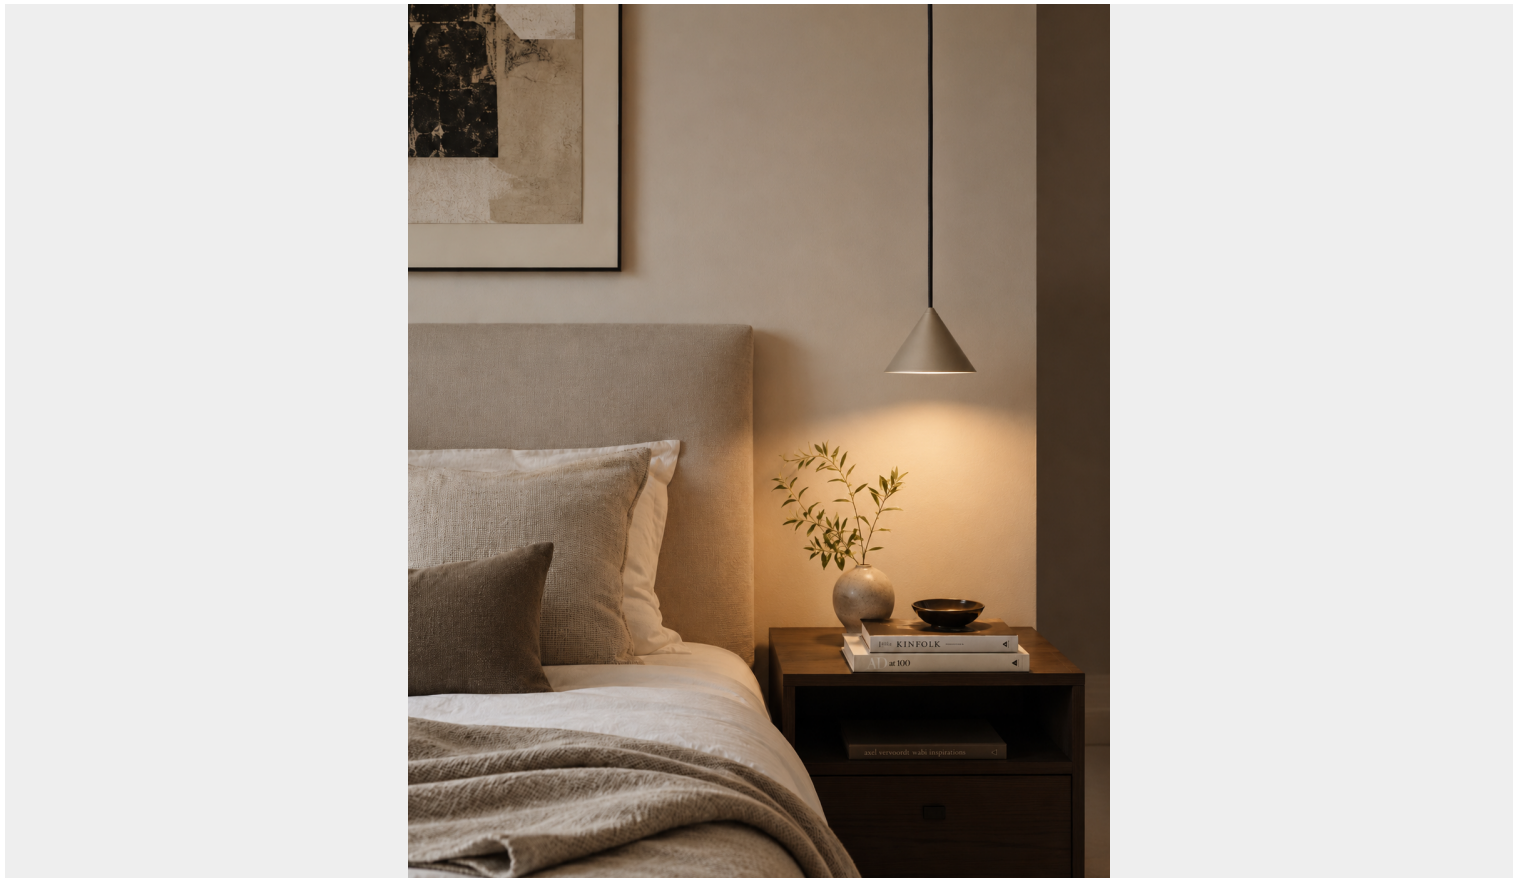

VIVIDA INTERNATIONAL LUMINELLE PENDANT LIGHT Ø 16 CM

€ 99,00

Luminelle is a pendant light with a compact and modern design, made of aluminum with an elegant soft touch finish. Available in white, anthracite and sand, it is ideal for stylishly illuminating contemporary spaces. Designed for GX53 bulb, not included.

GALLERIA IMMAGINI

DESCRIZIONE PRODOTTO

The **Luminelle** pendant light is a modern, discreet and versatile lighting solution, designed to enhance interior spaces with an essential design. This lamp stands out for its **aluminum** structure with **soft touch finish**, pleasant to the touch and elegant in appearance. The three color variants — **white, anthracite and sand** — allow it to be easily integrated into residential and professional settings, adapting to modern, minimalist or contemporary décor styles.

Thanks to its compact dimensions, **Ø 16**, Luminelle is ideal for single or multiple installations, for example above a counter, a bedside table, a kitchen worktop, a reading area or in small spaces that require an elegant and functional light source.