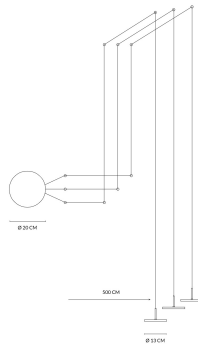

VARIATIONS

Image	SKU	Stock Status	Stock Quantity	Description Color	Price
	NTL0073.34-35 bi			White	€ 10,00
	NTL0073.34-35 ne			Black	€ 10,00

GALLERIA IMMAGINI

MIXED BY 007334

DESCRIZIONE PRODOTTO

Mystery Accessory : pawl kit.

Number : 3

Material: steel

INFORMAZIONI AGGIUNTIVE

Color	Black, White
manufacturer	Vivida International
Product ready in	15 days

Product ready in

15 days

Do you want to receive this product in non-EEC countries with the exception of Switzerland and the United Kingdom? [Click here for more information!](#)