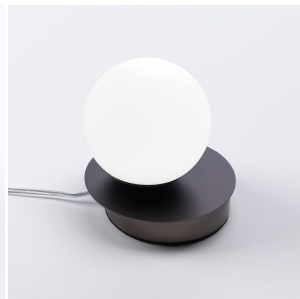

[Vivida International Pearl table lamp](#)
[0099.40](#)