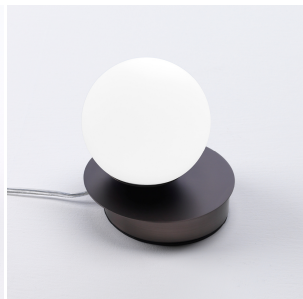

[Vivida International Pearl table lamp](#)
[0099.40](#)