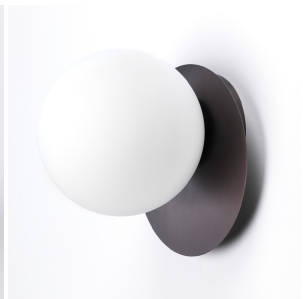

[Vivida International Pear wall lamp](#)
[0099.12](#)