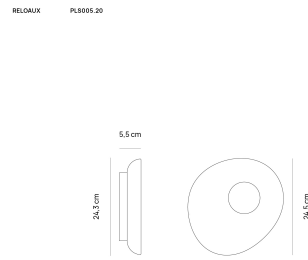

DESCRIZIONE PRODOTTO

The **RELOAUX 3-light ceiling lamp** is a ceiling light with a refined and original design, created for those who want functional yet decorative lighting.

Its soft, slightly irregular oval shape resembles a plectrum and gives the lamp a fluid, gentle, and contemporary look.

Thanks to the **three light points**, this ceiling lamp offers broader lighting than the single version and is ideal for rooms requiring more light, such as entryways, hallways, corridors, bedrooms, modern kitchens, or minimalist living areas.

Its discreet yet distinctive design allows it to fit easily into various furnishing contexts: from modern and minimal spaces to more elegant and detailed environments. The **4 available finishes — white, black, grey, and pink** — allow you to choose the version that best suits your home's style and the room's color palette.