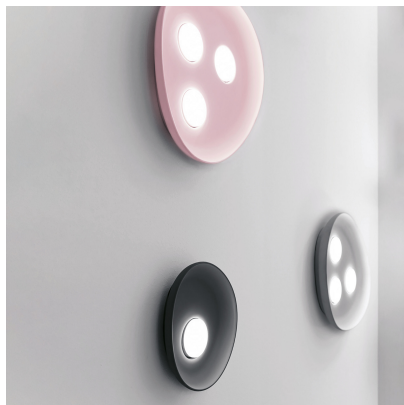

VIVIDA INTERNATIONAL RELOAUX CEILING/WALL LAMP 1 LIGHT

€ 149,00

The **RELOAUX single ceiling lamp by Vivida International** is a lamp with an elegant and contemporary design, designed to enhance environments with discretion and refinement. Its soft and slightly irregular oval shape recalls that of a plectrum, transforming a functional element into a true furnishing accessory.

GALLERIA IMMAGINI

DESCRIZIONE PRODOTTO

The **Reloaux ceiling lamp** is a lamp with an elegant and contemporary design, designed to enhance environments with discretion and refinement. Its soft and slightly irregular oval shape recalls that of a plectrum, transforming a functional element into a true furnishing accessory.

Made of **ceramic**, RELOAUX stands out for its delicate and gentle lines, enriched by enveloping details that add character without weighing down the space. It is ideal for lighting entrances, corridors, living rooms, bedrooms, or sophisticated contract environments. It can also be wall-mounted.

Available in **black, white, grey, and pink**, it easily integrates into various furnishing styles, from modern to minimal, to the most sophisticated environments.

Technical Specifications

- Brand: Vivida International
- Model: RELOAUX single ceiling lamp
 - Power: 1x12W max
 - Socket: GX53
 - Bulb: not included
 - Driver included: yes
 - Material: ceramic
 - Protection grade: IP20
 - Voltage: 220-240V
 - Frequency: 50/60 Hz
- Dimensions: L 24.5 cm x W 5.5 cm x H 24.5 cm
 - Available colors: black, white, grey, pink