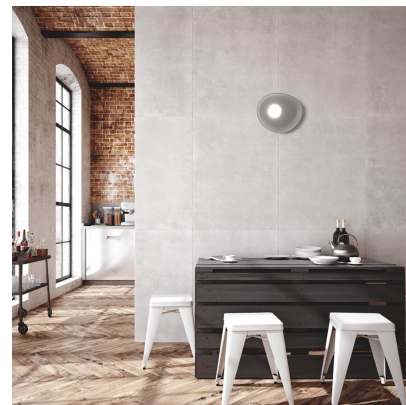

VIVIDA INTERNATIONAL RELOAUX CEILING/WALL LAMP 1 LIGHT

€ 149,00

The **RELOAUX single ceiling lamp by Vivida International** is a lamp with an elegant and contemporary design, designed to enhance environments with discretion and refinement. Its soft and slightly irregular oval shape recalls that of a plectrum, transforming a functional element into a true furnishing accessory.

SKU: PLS005.20 | **Categories:** [Applique](#), [New products](#), [Ceiling lamp](#), [Indoor Lighting](#) | **Tags:** [ceramic ceiling light](#)

VARIATIONS

Image	SKU	Stock Status	Stock Quantity	Description	Available colours	Price
	PLS005.20BI				White	€ 149,00
	PLS005.20GR				Grey	€ 149,00
	PLS005.20NE				Black	€ 149,00
	PLS005.20 RO				Pink	€ 149,00

GALLERIA IMMAGINI

DESCRIZIONE PRODOTTO

The **Reloaux ceiling lamp** is a lamp with an elegant and contemporary design, designed to enhance environments with discretion and refinement. Its soft and slightly irregular oval shape recalls that of a plectrum, transforming a functional element into a true furnishing accessory.

Made of **ceramic**, RELOAUX stands out for its delicate and gentle lines, enriched by enveloping details that add character without weighing down the space. It is ideal for lighting entrances, corridors, living rooms, bedrooms, or sophisticated contract environments. It can also be wall-mounted.