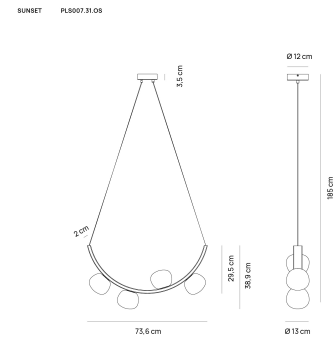

DESCRIZIONE PRODOTTO

The **Sunset 4-light pendant** is a perfect lamp for illuminating and enhancing elegant spaces with warm, soft light. The curved **brushed gold** structure creates a refined and striking silhouette, while the four **frosted glass** diffusers distribute light harmoniously, helping to create a pleasant atmosphere.

Its contemporary design makes it perfect above a **dining table**, in a sophisticated living room or in a modern living area. The brushed gold finish adds a precious touch without being excessive, transforming the lamp into a true design element even when switched off.

Equipped with an integrated **24W** LED source, the pendant offers a luminous flux of **2800 lumens** and a color temperature of **3000K**, ideal for those seeking warm and comfortable light. The **dimnable** function allows you to adjust the light intensity according to the environment and time of day, switching from more functional lighting to softer, more relaxing light.

The lamp is made of **aluminum, iron and glass**. The **1.5 meter** cable allows versatile height adjustment, easily adapting to different installation needs.

Why Choose It

The **Sunset 4-light brushed gold pendant** is designed for those seeking a striking yet balanced lamp, capable of decorating with elegance and offering warm, comfortable lighting. The four frosted diffusers create diffused and pleasant light, ideal for making any space more welcoming.