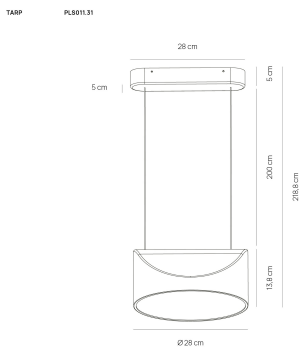

GALLERIA IMMAGINI

DESCRIZIONE PRODOTTO

The **TARP 21W LED Pendant** is a pendant lamp with a modern and functional design, engineered to offer intense and easily adjustable light.

The fixture stands out for its original design, crafted to ensure a focused and well-defined light emission. With a diameter of **28 cm** and **21W** LED power, this pendant is ideal for lighting dining tables, kitchen islands, living areas, counters, or contract spaces requiring effective yet elegant light.

Technical Specifications

- Power: 21W
- Dimmable: yes
- Color temperature: 2700K / 3000K / 4000K selectable
 - Lumens: 2108 / 2250 / 2220 lm
 - CRI: 90
 - Beam angle: 110°
 - IP: 20
 - Driver included: yes
 - Lifespan: 30,000 hours
 - Material: aluminum + PS
 - Voltage: 220-240V
 - Frequency: 50/60 Hz
 - Dimensions: Ø 28 x H 218.8 cm
 - Cable length: 2 m
 - Available finishes: **white, sand, anthracite**

INFORMAZIONI AGGIUNTIVE

Diameter	28
Hight	Max 218.8 cm
bulbs	LED included
product type	Suspension
Available colours	Anthracite , Sand , White
Rooms	Living room , Dining room , Kitchen , Bedroom , Entrance / Corridor / Stairway
Product ready in	15 days
Style	Modern
manufacturer	Vivida International