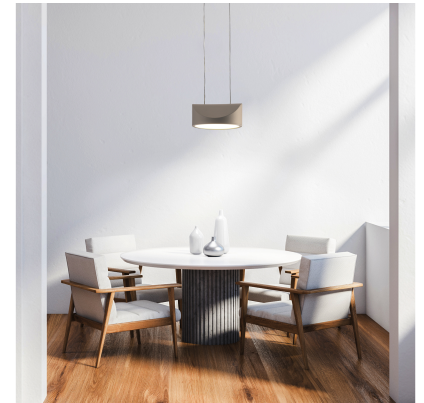

GALLERIA IMMAGINI

DESCRIZIONE PRODOTTO

The **TARP 21W LED Pendant** is a pendant lamp with a modern and functional design, engineered to offer intense and easily adjustable light.

The fixture stands out for its original design, crafted to ensure a focused and well-defined light emission. With a diameter of **28 cm** and **21W** LED power, this pendant is ideal for lighting dining tables, kitchen islands, living areas, counters, or contract spaces requiring effective yet elegant light.

Made of **aluminum with soft touch finish** and PS diffuser, TARP combines minimalist aesthetics and functionality. The available finishes — **white, anthracite, and sand** — allow it to easily fit into modern, contemporary, or minimalist environments.