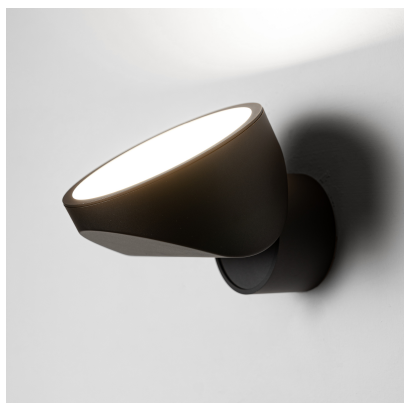

VIVIDA INTERNATIONAL TARP DIMMABLE 13W LED WALL LAMP

€ 135,00

The **TARP Dimmable 13W LED Wall Lamp** is a wall lamp with an essential and contemporary design, designed to illuminate rooms with precise, comfortable, and easily adjustable light.

GALLERIA IMMAGINI

DESCRIZIONE PRODOTTO

The **TARP Dimmable 13W LED Wall Lamp** is a wall lamp with an essential and contemporary design, designed to illuminate rooms with precise, comfortable, and easily adjustable light.

The lighting body has an **asymmetric profile**, designed to offer targeted light emission and enhance walls, corridors, entrances, living areas, or bedrooms. Its compact and clean shape makes it suitable for both modern environments and more elegant, minimal contexts.

Why Choose It

TARP is ideal for those who want a compact, elegant, and functional LED wall lamp. The adjustable light, CCT selector, asymmetric design, and swivel structure make it a versatile choice for precise lighting without sacrificing style.