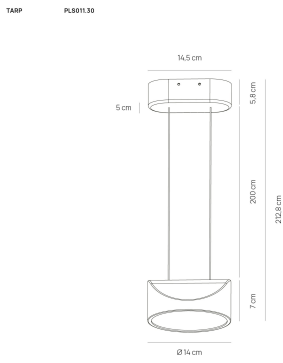

DESCRIZIONE PRODOTTO

The **TARP LED Pendant Light 13W** is a modern, compact pendant lamp designed to provide comfortable lighting.

The light fixture stands out for its original design, engineered to ensure targeted and well-defined light emission. An ideal solution for elegantly illuminating dining tables, kitchen islands, nightstands, counters, reading areas, or small living spaces.

Made of **aluminum with soft touch finish** and PS diffuser, TARP combines minimalist aesthetics and functionality. The available finishes — **white, anthracite, and sand** — allow it to easily fit into modern, contemporary, or minimalist environments.

Thanks to the **integrated CCT selector**, you can set the color temperature based on the desired atmosphere: **2700K** for very warm and welcoming light, **3000K** for balanced warm light, or **4000K** for more functional neutral light.